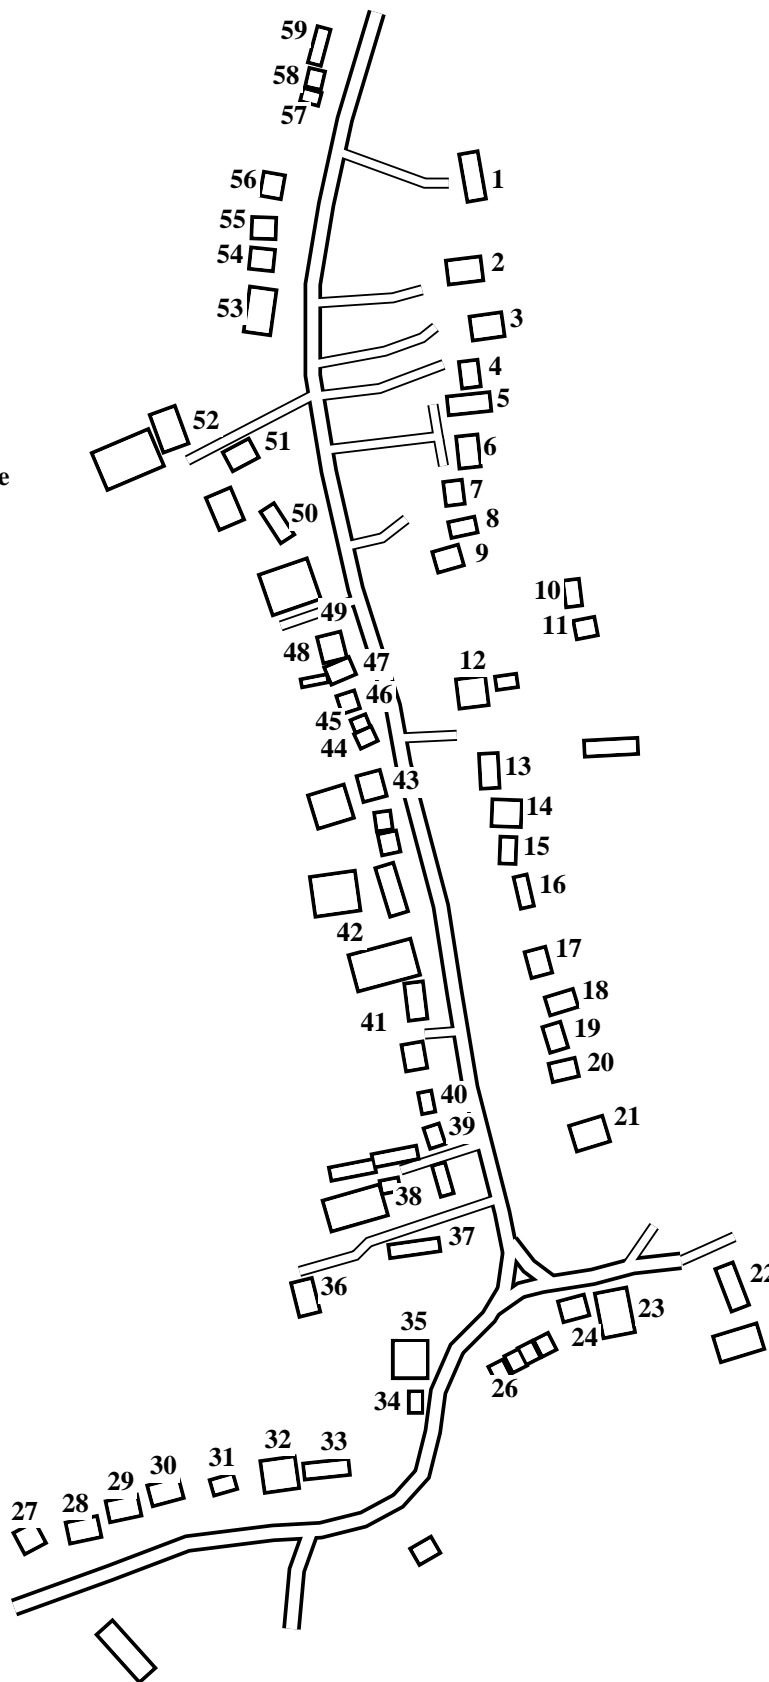

Warthill

Caution: This map has not yet been checked by residents.
There may be errors and omissions.

- 1 Corbel House
- 2 The Hollies
- 3 Thornfield
- 4 The Gables
- 5 Long Meadow
- 6 Birchfield
- 7 Brambles
- 8 The Bungalow
- 9 Ash Tree Lodge
- 10 Orchard Link
- 11 The Meadows
- 12 The Shieling
- 13 Willow House
- 14 Oakfield
- 15 Esdale
- 16 West View
- 17 Marwood House
- 18 Meadowsweet Cottage
- 19 Isca House
- 20 Bracken House
- 21 Hill Farm House
- 22 Village Farm
- 23 Agar Arms
- 24 Pond View
- 25 1 Woodlands
- 26 4 Woodlands
- 27 Gipsy Corner
- 28 Gower House
- 29 Claridge House
- 30 Romsey House
- 31 Rudcarr House
- 32 Sandland House
- 33 Wisteria Lodge
- 34 Sycamore Cottage
- 35 Agar Cottage
- 36 Calm Cottage
- 37 Church
- 38 White House Farm
- 39 Prospect House
- 40 The Cottage
- 41 Yew Tree Farm
- 42 Walnut Farm
- 43 East View
- 44 Michaelmas Cottage
- 45 Lamb's Cottage
- 46 Thyme Cottage
- 47 Primary School
- 48 The School House
- 49 Moor Farm
- 50 Holly Tree Cottage
- 51 Chase House
- 52 Manor Farm
- 53 Fox Folly
- 54 Burleigh
- 55 Hawthorn House
- 56 Rivelin
- 57 Thornlea
- 58 Low Beams
- 59 Penand