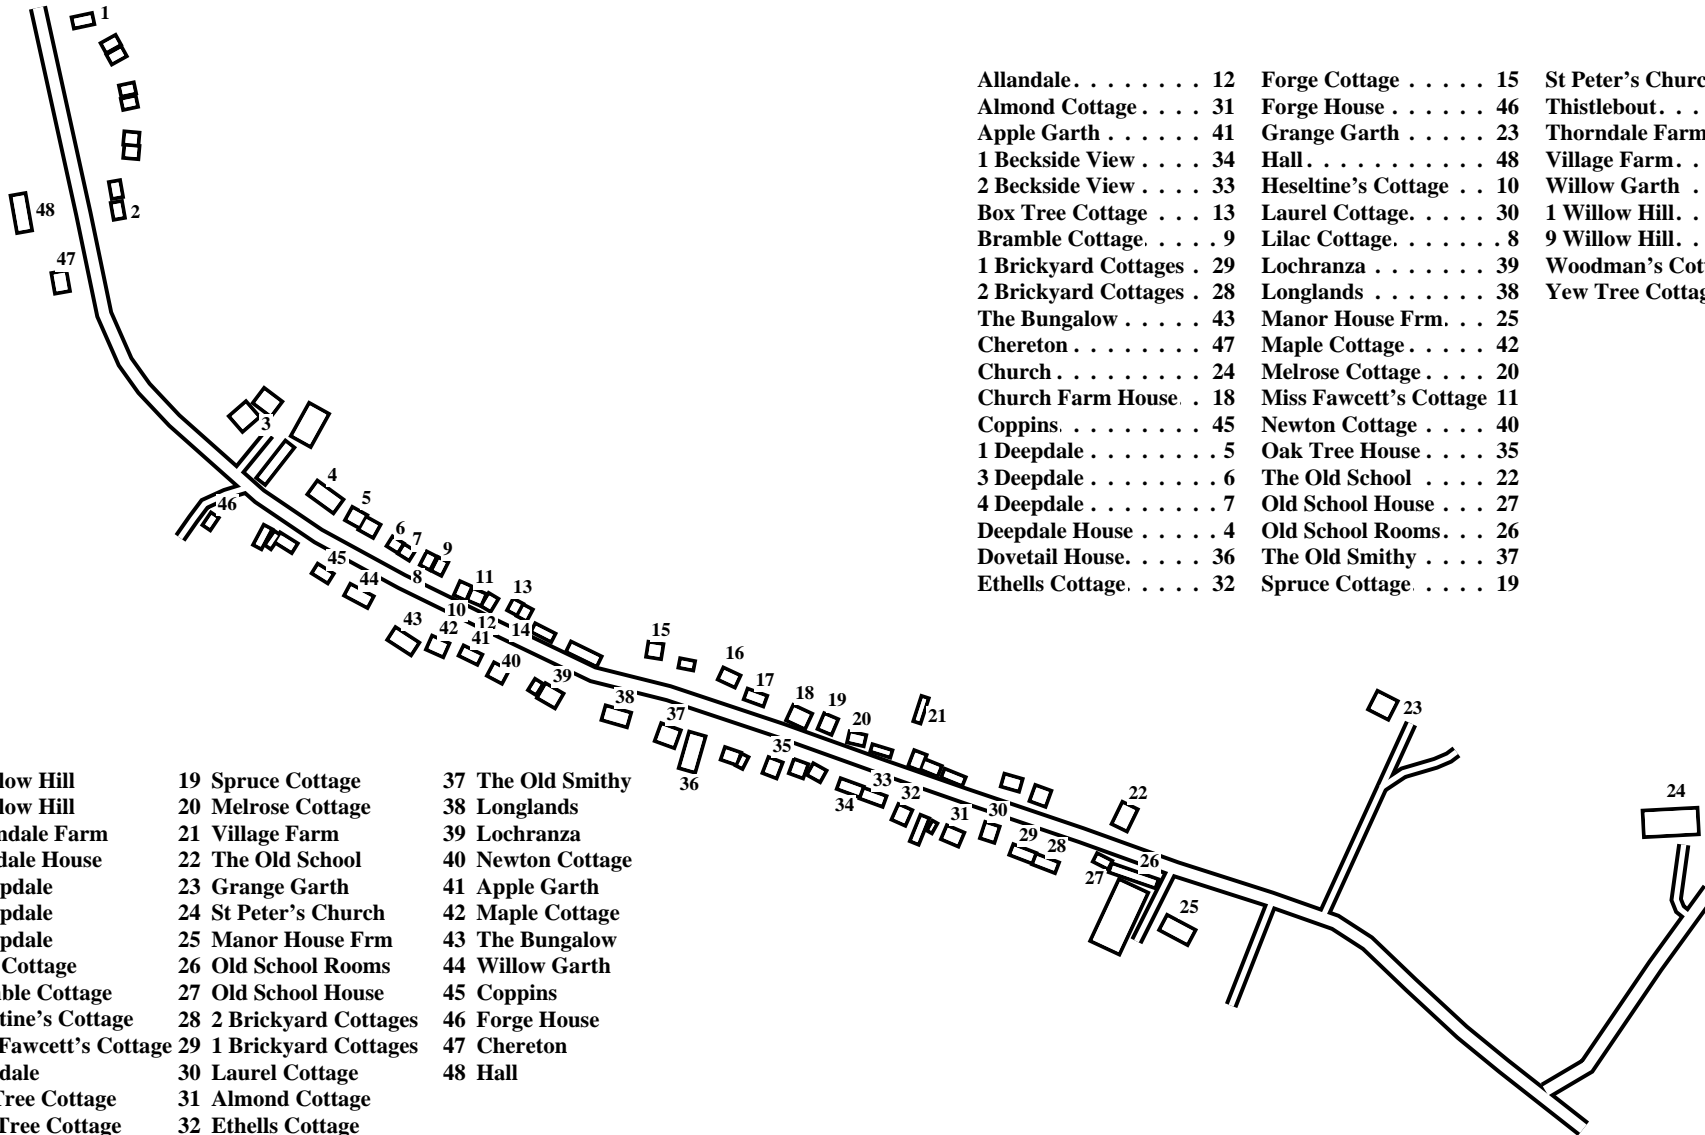

Wintringham

Caution: This map has not yet been checked by residents.
There may be errors and omissions.

- 1 9 Willow Hill
- 2 1 Willow Hill
- 3 Thorndale Farm
- 4 Deepdale House
- 5 1 Deepdale
- 6 3 Deepdale
- 7 4 Deepdale
- 8 Lilac Cottage
- 9 Bramble Cottage
- 10 Heseltine's Cottage
- 11 Miss Fawcett's Cottage
- 12 Allandale
- 13 Box Tree Cottage
- 14 Yew Tree Cottage
- 15 Forge Cottage
- 16 Thistlebout
- 17 Woodman's Cottage
- 18 Church Farm House
- 19 Spruce Cottage
- 20 Melrose Cottage
- 21 Village Farm
- 22 The Old School
- 23 Grange Garth
- 24 St Peter's Church
- 25 Manor House Frm
- 26 Old School Rooms
- 27 Old School House
- 28 2 Brickyard Cottages
- 29 1 Brickyard Cottages
- 30 Laurel Cottage
- 31 Almond Cottage
- 32 Ethells Cottage
- 33 2 Becksid View
- 34 1 Becksid View
- 35 Oak Tree House
- 36 Dovetail House
- 37 The Old Smithy
- 38 Longlands
- 39 Lochranza
- 40 Newton Cottage
- 41 Apple Garth
- 42 Maple Cottage
- 43 The Bungalow
- 44 Willow Garth
- 45 Coppins
- 46 Forge House
- 47 Chereton
- 48 Hall

- Allandale 12
- Almond Cottage 31
- Apple Garth 41
- 1 Becksid View 34
- 2 Becksid View 33
- Box Tree Cottage 13
- Bramble Cottage 9
- 1 Brickyard Cottages 29
- 2 Brickyard Cottages 28
- The Bungalow 43
- Chereton 47
- Church 24
- Church Farm House 18
- Coppins 45
- 1 Deepdale 5
- 3 Deepdale 6
- 4 Deepdale 7
- Deepdale House 4
- Dovetail House 36
- Ethells Cottage 32
- Forge Cottage 15
- Forge House 46
- Grange Garth 23
- Hall 48
- Heseltine's Cottage 10
- Laurel Cottage 30
- Lilac Cottage 8
- Lochranza 39
- Longlands 38
- The Bungalow 43
- Manor House Frm 25
- Maple Cottage 42
- Melrose Cottage 20
- Miss Fawcett's Cottage 11
- Newton Cottage 40
- Oak Tree House 35
- The Old School 22
- Old School House 27
- Old School Rooms 26
- The Old Smithy 37
- Spruce Cottage 19
- St Peter's Church 24
- Thistlebout 16
- Thorndale Farm 3
- Village Farm 21
- Willow Garth 44
- 1 Willow Hill 2
- 9 Willow Hill 1
- Woodman's Cottage 17
- Yew Tree Cottage 14