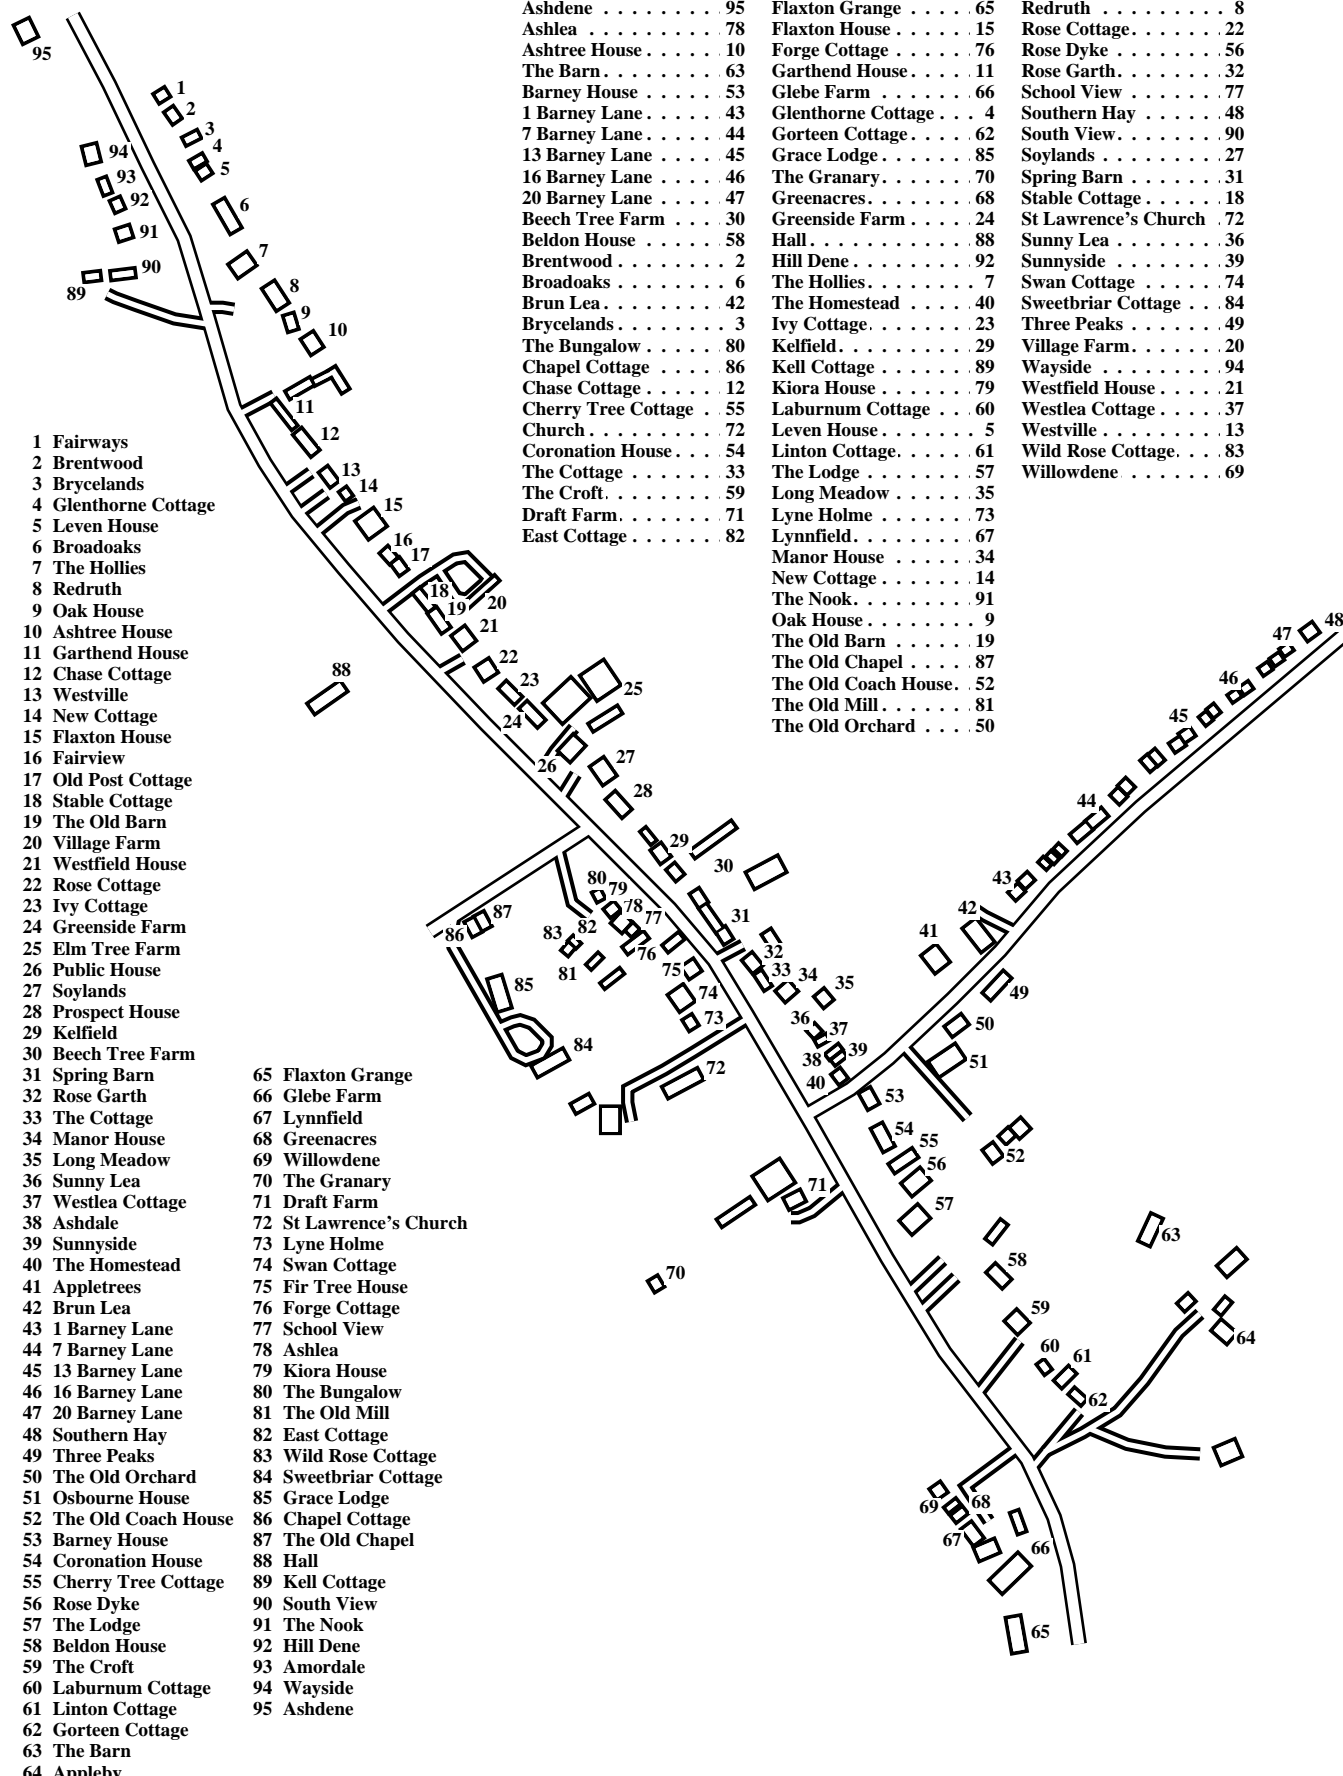

Flaxton

Caution: This map has not yet been checked by residents.

There may be errors and omissions.

Amordale	93	Elm Tree Farm	25	Old Post Cottage	17
Appleby	64	Fairview	16	Osbourne House	51
Appletrees	41	Fairways	1	Prospect House	28
Ashdale	38	Fir Tree House	75	Public House	26
Ashdene	95	Flaxton Grange	65	Redruth	8
Ashlea	78	Flaxton House	15	Rose Cottage	22
Ashtree House	10	Forge Cottage	76	Rose Dyke	56
The Barn	63	Garthend House	11	Rose Garth	32
Barney House	53	Glebe Farm	66	School View	77
1 Barney Lane	43	Glenthorne Cottage	4	Southern Hay	48
7 Barney Lane	44	Gorteen Cottage	62	South View	90
13 Barney Lane	45	Grace Lodge	85	Soylands	27
16 Barney Lane	46	The Granary	70	Spring Barn	31
20 Barney Lane	47	Greenacres	68	Stable Cottage	18
Beech Tree Farm	30	Greenside Farm	24	St Lawrence's Church	72
Beldon House	58	Hall	88	Sunny Lea	36
Brentwood	2	Hill Dene	92	Sunnyside	39
Broadoaks	6	The Hollies	7	Swan Cottage	74
Brun Lea	42	The Homestead	40	Sweetbriar Cottage	84
Brycelands	3	Ivy Cottage	23	Three Peaks	49
The Bungalow	80	Kelfield	29	Village Farm	20
Chapel Cottage	86	Kell Cottage	89	Wayside	94
Chase Cottage	12	Kiora House	79	Westfield House	21
Cherry Tree Cottage	55	Laburnum Cottage	60	Westlea Cottage	37
Church	72	Leven House	5	Westville	13
Coronation House	54	Linton Cottage	61	Wild Rose Cottage	83
The Cottage	33	The Lodge	57	Willowdene	69
The Croft	59	Long Meadow	35		
Draft Farm	71	Lyne Holme	73		
East Cottage	82	Lynnfield	67		
		Manor House	34		
		New Cottage	14		
		The Nook	91		
		Oak House	9		
		The Old Barn	19		
		The Old Chapel	87		
		The Old Coach House	52		
		The Old Mill	81		
		The Old Orchard	50		