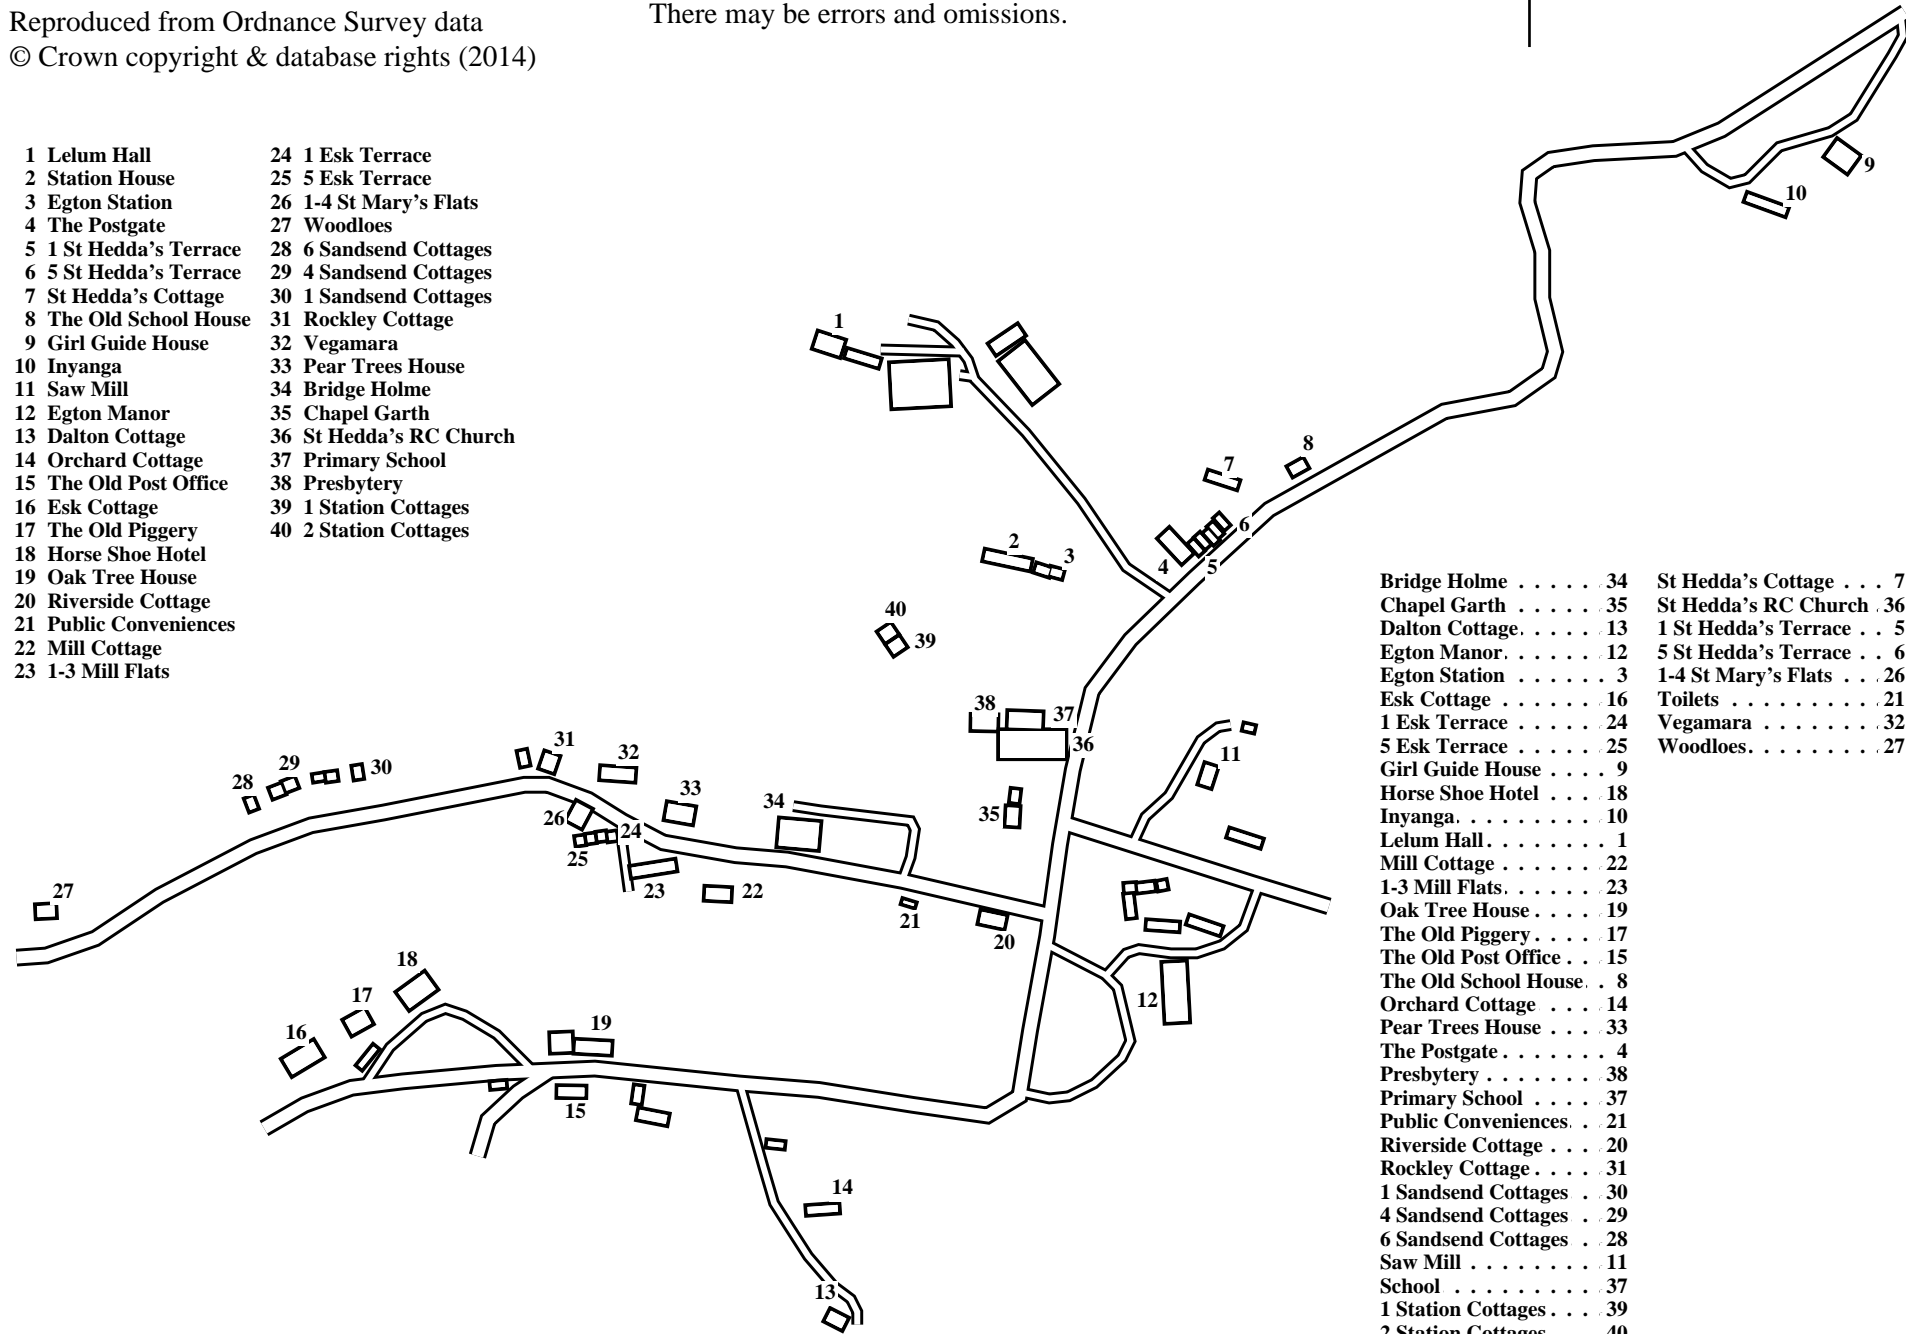

Egton Bridge

Caution: This map has not yet been checked by residents.
There may be errors and omissions.

- 1 Lelum Hall
- 2 Station House
- 3 Egton Station
- 4 The Postgate
- 5 1 St Hedda's Terrace
- 6 5 St Hedda's Terrace
- 7 St Hedda's Cottage
- 8 The Old School House
- 9 Girl Guide House
- 10 Inyanga
- 11 Saw Mill
- 12 Egton Manor
- 13 Dalton Cottage
- 14 Orchard Cottage
- 15 The Old Post Office
- 16 Esk Cottage
- 17 The Old Piggery
- 18 Horse Shoe Hotel
- 19 Oak Tree House
- 20 Riverside Cottage
- 21 Public Conveniences
- 22 Mill Cottage
- 23 1-3 Mill Flats
- 24 1 Esk Terrace
- 25 5 Esk Terrace
- 26 1-4 St Mary's Flats
- 27 Woodloes
- 28 6 Sandsend Cottages
- 29 4 Sandsend Cottages
- 30 1 Sandsend Cottages
- 31 Rockley Cottage
- 32 Vegamara
- 33 Pear Trees House
- 34 Bridge Holme
- 35 Chapel Garth
- 36 St Hedda's RC Church
- 37 Primary School
- 38 Presbytery
- 39 1 Station Cottages
- 40 2 Station Cottages

- Bridge Holme 34
- Chapel Garth 35
- Dalton Cottage 13
- Egton Manor 12
- Egton Station 3
- Esk Cottage 16
- 1 Esk Terrace 24
- 5 Esk Terrace 25
- Girl Guide House 9
- Horse Shoe Hotel 18
- Inyanga 10
- Lelum Hall 1
- Mill Cottage 22
- 1-3 Mill Flats 23
- Oak Tree House 19
- The Old Piggery 17
- The Old Post Office 15
- The Old School House 8
- Orchard Cottage 14
- Pear Trees House 33
- The Postgate 4
- Presbytery 38
- Primary School 37
- Public Conveniences 21
- Riverside Cottage 20
- Rockley Cottage 31
- 1 Sandsend Cottages 30
- 4 Sandsend Cottages 29
- 6 Sandsend Cottages 28
- Saw Mill 11
- School 37
- 1 Station Cottages 39
- 2 Station Cottages 40
- Station House 2
- St Hedda's Cottage 7
- St Hedda's RC Church 36
- 1 St Hedda's Terrace 5
- 5 St Hedda's Terrace 6
- 1-4 St Mary's Flats 26
- Toilets 21
- Vegamara 32
- Woodloes 27