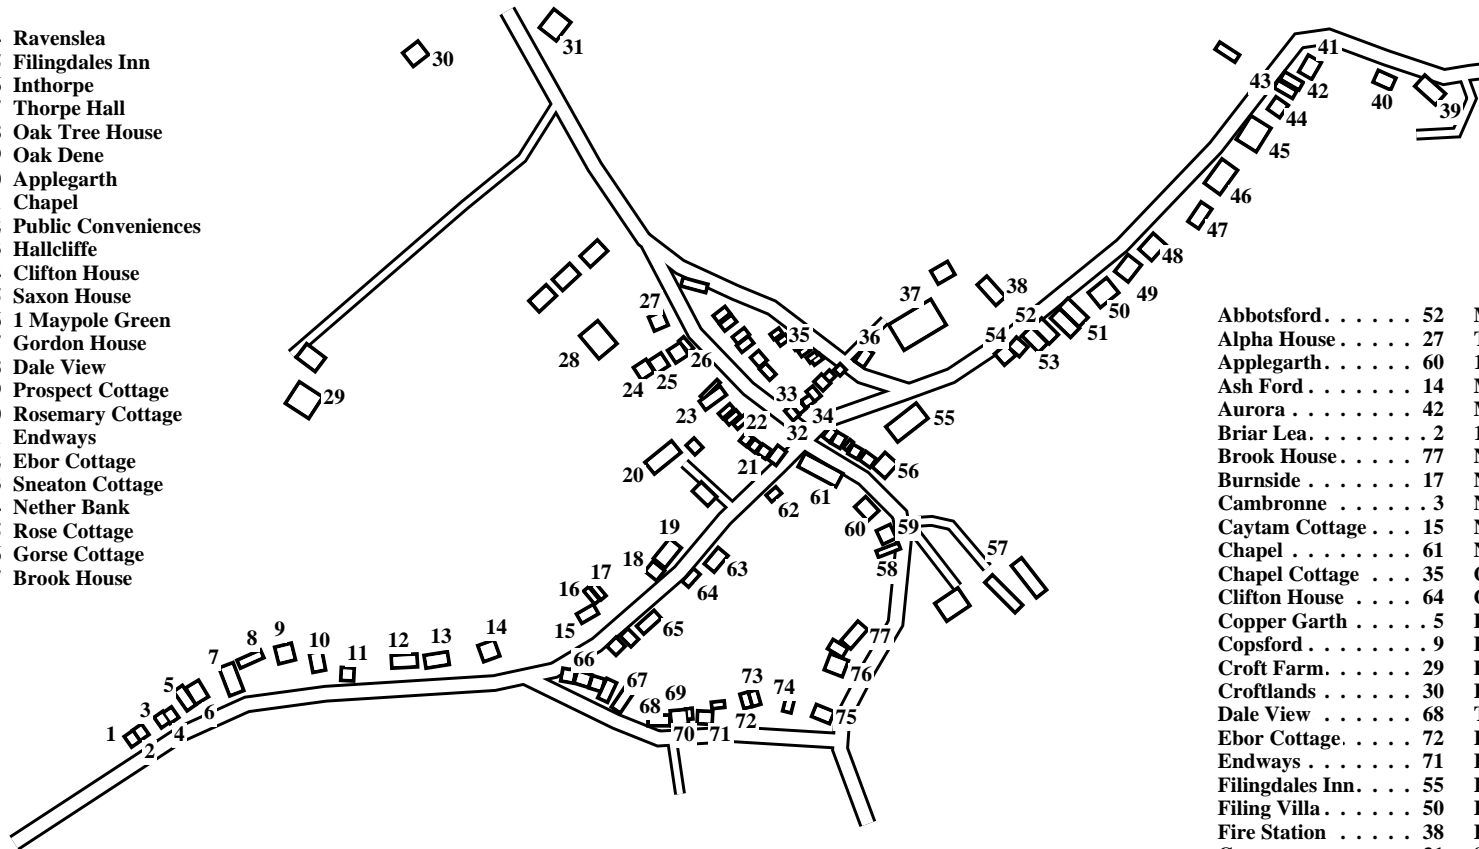

Fylingthorpe (North)

Caution: This map has not yet been checked by residents.
There may be errors and omissions.

- 1 Sledgates
- 2 Briar Lea
- 3 Cambronne
- 4 Holme Dene
- 5 Copper Garth
- 6 Newthorpe
- 7 Magnolia
- 8 Park Gate Cottage
- 9 Copsford
- 10 Greystones
- 11 Woodgate
- 12 Tanglewood
- 13 Lowfield House
- 14 Ash Ford
- 15 Caytam Cottage
- 16 Glenholm
- 17 Burnside
- 18 Grove Cottage
- 19 The Manse
- 20 Synnybrooke
- 21 1 Moorland Terrace
- 22 1 The Terrace
- 23 Lyndale Cottage
- 24 Inglenook
- 25 Melrose Villa
- 26 Melrose Cottage
- 27 Alpha House
- 28 Tamarind
- 29 Croft Farm
- 30 Croftlands
- 31 Garage
- 32 Newton Croft
- 33 Newton House
- 34 Newton Cottage
- 35 Chapel Cottage
- 36 Renfrew Cottage
- 37 School
- 38 Fire Station
- 39 Lingers Hill
- 40 Stonegarth
- 41 Rockcliff House
- 42 Aurora
- 43 Rosedale House
- 44 Sheen Cottage
- 45 The Grange
- 46 The Red House
- 47 Hornbeams
- 48 Igdrasil
- 49 Saxon Villa
- 50 Filing Villa
- 51 Lincoln House
- 52 Abbotsford
- 53 Holgate
- 54 Ravenslea
- 55 Filingdales Inn
- 56 Inthorpe
- 57 Thorpe Hall
- 58 Oak Tree House
- 59 Oak Dene
- 60 Applegarth
- 61 Chapel
- 62 Public Conveniences
- 63 Hallcliffe
- 64 Clifton House
- 65 Saxon House
- 66 1 Maypole Green
- 67 Gordon House
- 68 Dale View
- 69 Prospect Cottage
- 70 Rosemary Cottage
- 71 Endways
- 72 Ebor Cottage
- 73 Sneaton Cottage
- 74 Nether Bank
- 75 Rose Cottage
- 76 Gorse Cottage
- 77 Brook House