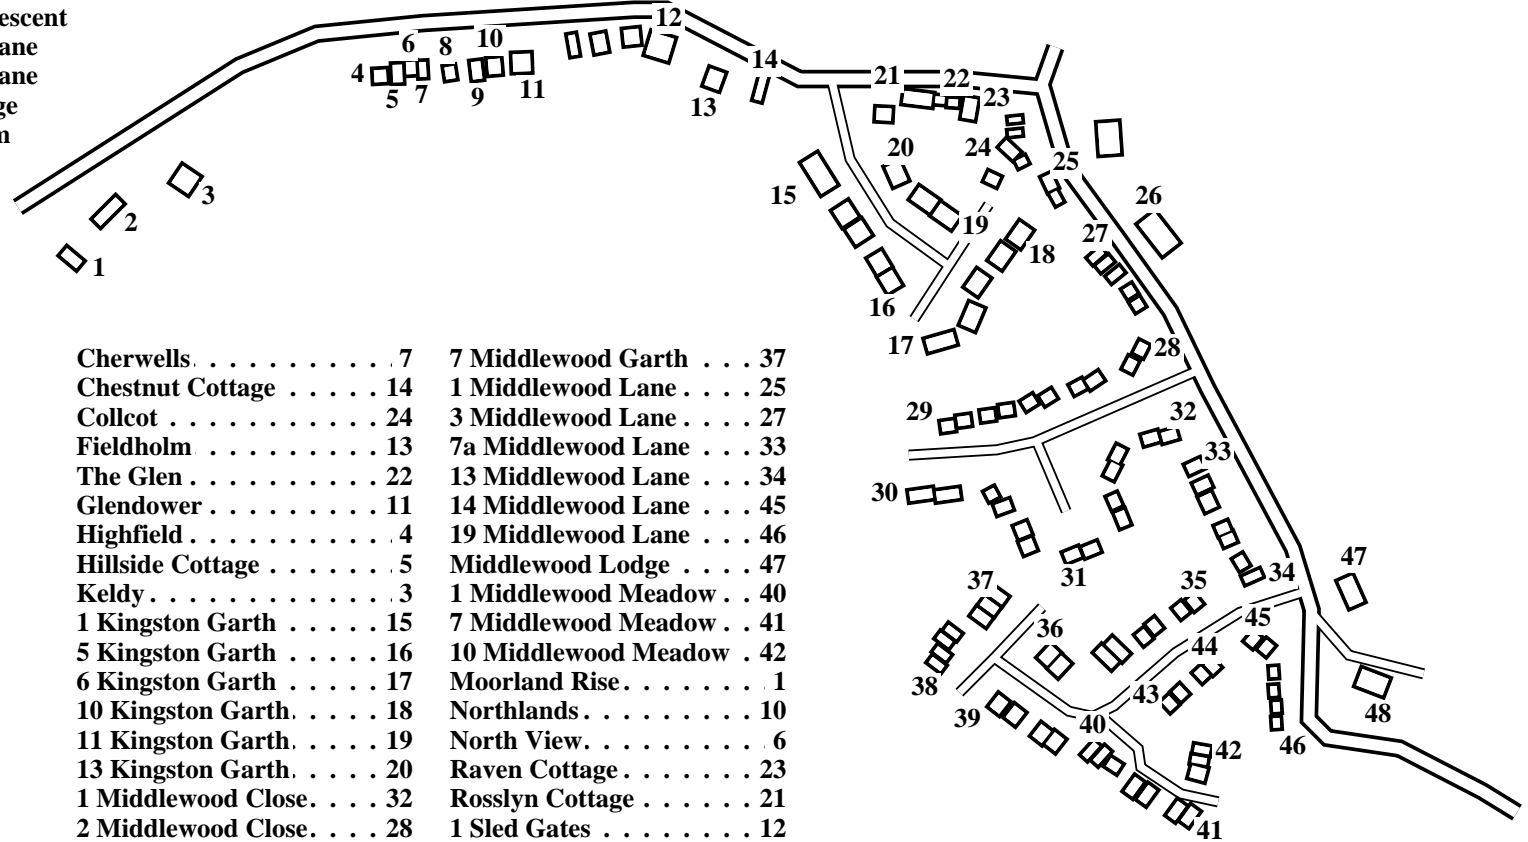

Fylingthorpe (South)

Caution: This map has not yet been checked by residents.
There may be errors and omissions.

- 1 Moorland Rise
- 2 South View
- 3 Keldy
- 4 Highfield
- 5 Hillside Cottage
- 6 North View
- 7 Cherwells
- 8 8 Sled Gates
- 9 Westfield
- 10 Northlands
- 11 5 Sled Gates
- 12 1 Sled Gates
- 13 Fieldholm
- 14 Chestnut Cottage
- 15 1 Kingston Garth
- 16 5 Kingston Garth
- 17 6 Kingston Garth
- 18 10 Kingston Garth
- 19 11 Kingston Garth
- 20 13 Kingston Garth
- 21 Rosslyn Cottage
- 22 The Glen
- 23 Raven Cottage
- 24 Collcot
- 25 1 Middlewood Lane
- 26 Thorpe Lodge
- 27 3 Middlewood Lane
- 28 2 Middlewood Close
- 29 20 Middlewood Close
- 30 27 Middlewood Close
- 31 15 Middlewood Close
- 32 1 Middlewood Close
- 33 7a Middlewood Lane
- 34 13 Middlewood Lane
- 35 2 Middlewood Crescent
- 36 16 Middlewood Crescent
- 37 7 Middlewood Garth
- 38 1 Middlewood Garth
- 39 15 Middlewood Crescent
- 40 1 Middlewood Meadow
- 41 7 Middlewood Meadow
- 42 10 Middlewood Meadow
- 43 7 Middlewood Crescent
- 44 1 Middlewood Crescent
- 45 14 Middlewood Lane
- 46 19 Middlewood Lane
- 47 Middlewood Lodge
- 48 Middlewood Farm