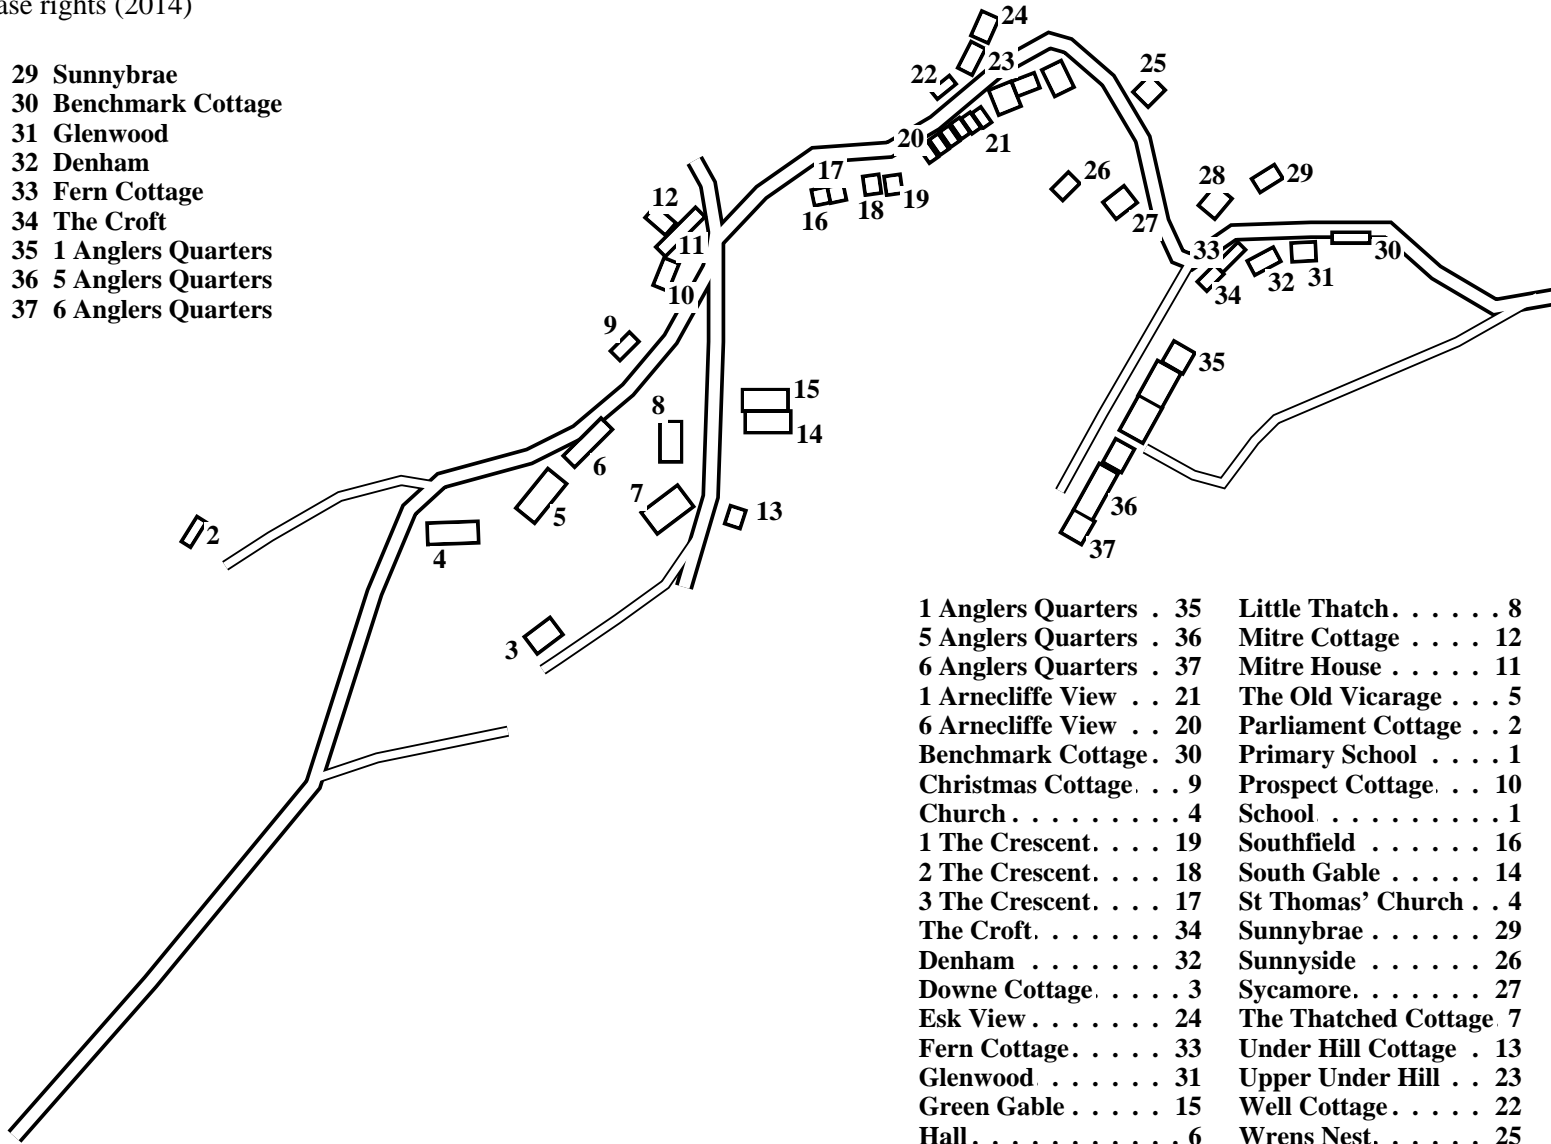

# Glaisdale (South)

Caution: This map has not yet been checked by residents.  
There may be errors and omissions.

- 1 Primary School
- 2 Parliament Cottage
- 3 Downe Cottage
- 4 St Thomas' Church
- 5 The Old Vicarage
- 6 Hall
- 7 The Thatched Cottage
- 8 Little Thatch
- 9 Christmas Cottage
- 10 Prospect Cottage
- 11 Mitre House
- 12 Mitre Cottage
- 13 Under Hill Cottage
- 14 South Gable
- 15 Green Gable
- 16 Southfield
- 17 3 The Crescent
- 18 2 The Crescent
- 19 1 The Crescent
- 20 6 Arnecliffe View
- 21 1 Arnecliffe View
- 22 Well Cottage
- 23 Upper Under Hill
- 24 Esk View
- 25 Wrens Nest
- 26 Sunnyside
- 27 Sycamore
- 28 Hillside
- 29 Sunnybrae
- 30 Benchmark Cottage
- 31 Glenwood
- 32 Denham
- 33 Fern Cottage
- 34 The Croft
- 35 1 Anglers Quarters
- 36 5 Anglers Quarters
- 37 6 Anglers Quarters

1 Anglers Quarters . . . . . 35	Little Thatch . . . . . 8
5 Anglers Quarters . . . . . 36	Mitre Cottage . . . . . 12
6 Anglers Quarters . . . . . 37	Mitre House . . . . . 11
1 Arnecliffe View . . . . . 21	The Old Vicarage . . . . . 5
6 Arnecliffe View . . . . . 20	Parliament Cottage . . . . . 2
Benchmark Cottage . . . . . 30	Primary School . . . . . 1
Christmas Cottage . . . . . 9	Prospect Cottage . . . . . 10
Church . . . . . 4	School . . . . . 1
1 The Crescent . . . . . 19	Southfield . . . . . 16
2 The Crescent . . . . . 18	South Gable . . . . . 14
3 The Crescent . . . . . 17	St Thomas' Church . . . . . 4
The Croft . . . . . 34	Sunnybrae . . . . . 29
Denham . . . . . 32	Sunnyside . . . . . 26
Downe Cottage . . . . . 3	Sycamore . . . . . 27
Esk View . . . . . 24	The Thatched Cottage . . . . . 7
Fern Cottage . . . . . 33	Under Hill Cottage . . . . . 13
Glenwood . . . . . 31	Upper Under Hill . . . . . 23
Green Gable . . . . . 15	Well Cottage . . . . . 22
Hall . . . . . 6	Wrens Nest . . . . . 25
High View Cottage . . . . . 11	
Hillside . . . . . 28	