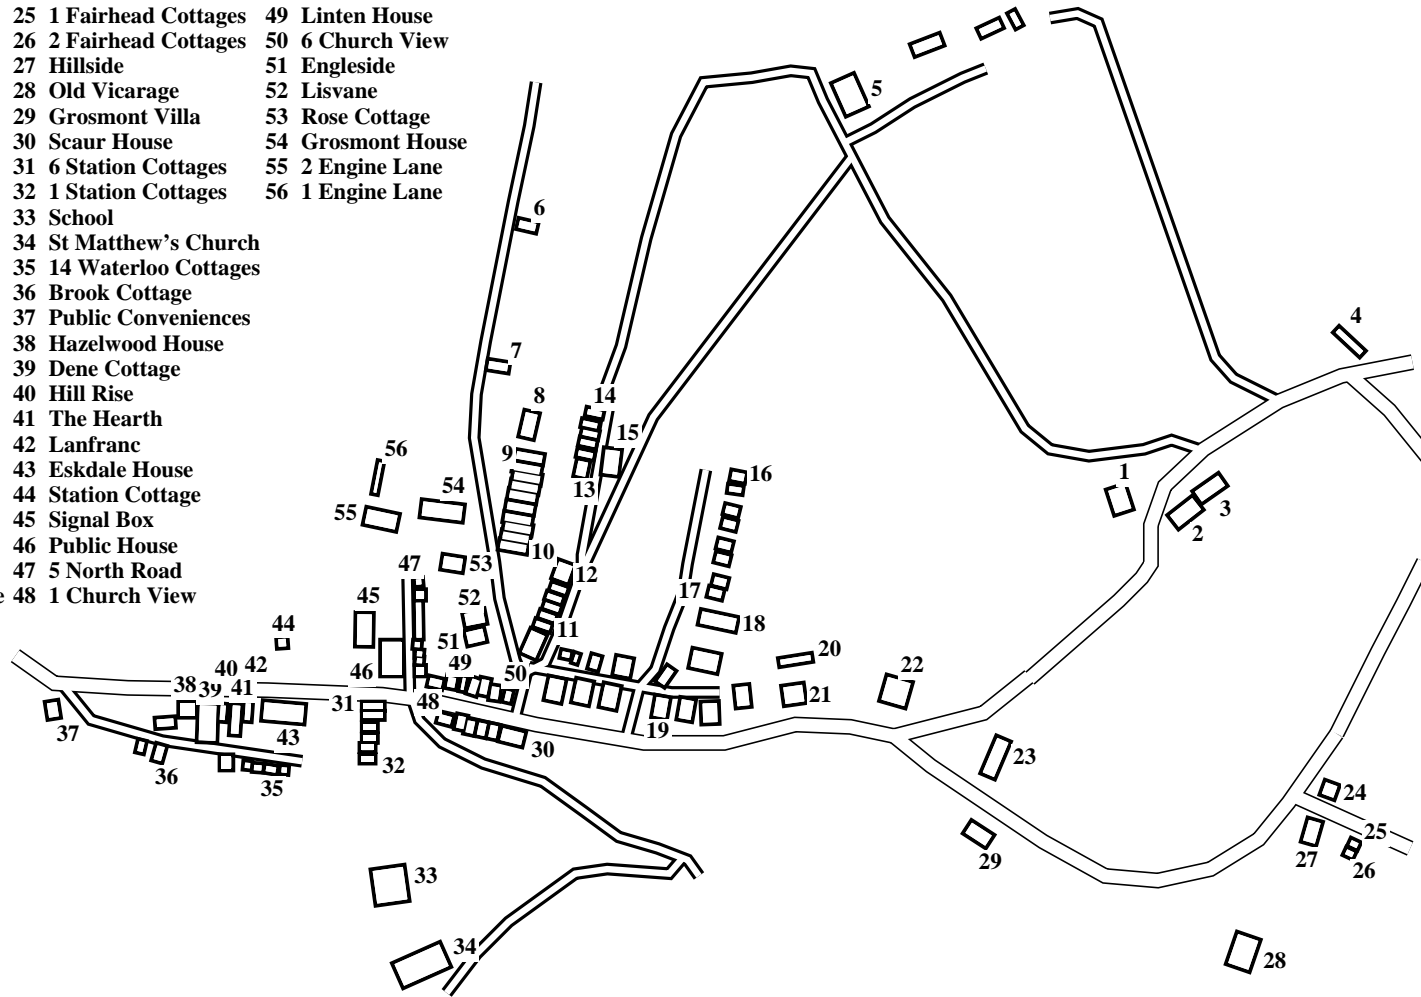

Grosmont

Caution: This map has not yet been checked by residents.
There may be errors and omissions.

- 1 Eskdale
- 2 Tower Court
- 3 Portcullis Lodge
- 4 High Hollins
- 5 Hollins House
- 6 The Old Brickworks
- 7 Telephone Exchange
- 8 Ings Bank
- 9 10 Office Row
- 10 1 Office Row
- 11 1 Institute Row
- 12 6 Institute Row
- 13 7 Institute Row
- 14 12 Institute Row
- 15 Hollins Lodge
- 16 8 Ings Terrace
- 17 1 Ings Terrace
- 18 Hall
- 19 Woodside
- 20 Methodist Church
- 21 Park Villa
- 22 The White House
- 23 Greendales
- 24 Heatherdene Cottage
- 25 1 Fairhead Cottages
- 26 2 Fairhead Cottages
- 27 Hillside
- 28 Old Vicarage
- 29 Grosmont Villa
- 30 Scour House
- 31 6 Station Cottages
- 32 1 Station Cottages
- 33 School
- 34 St Matthew's Church
- 35 14 Waterloo Cottages
- 36 Brook Cottage
- 37 Public Conveniences
- 38 Hazelwood House
- 39 Dene Cottage
- 40 Hill Rise
- 41 The Hearth
- 42 Lanfranc
- 43 Eskdale House
- 44 Station Cottage
- 45 Signal Box
- 46 Public House
- 47 5 North Road
- 48 1 Church View
- 49 Linten House
- 50 6 Church View
- 51 Engleside
- 52 Lisvane
- 53 Rose Cottage
- 54 Grosmont House
- 55 2 Engine Lane
- 56 1 Engine Lane