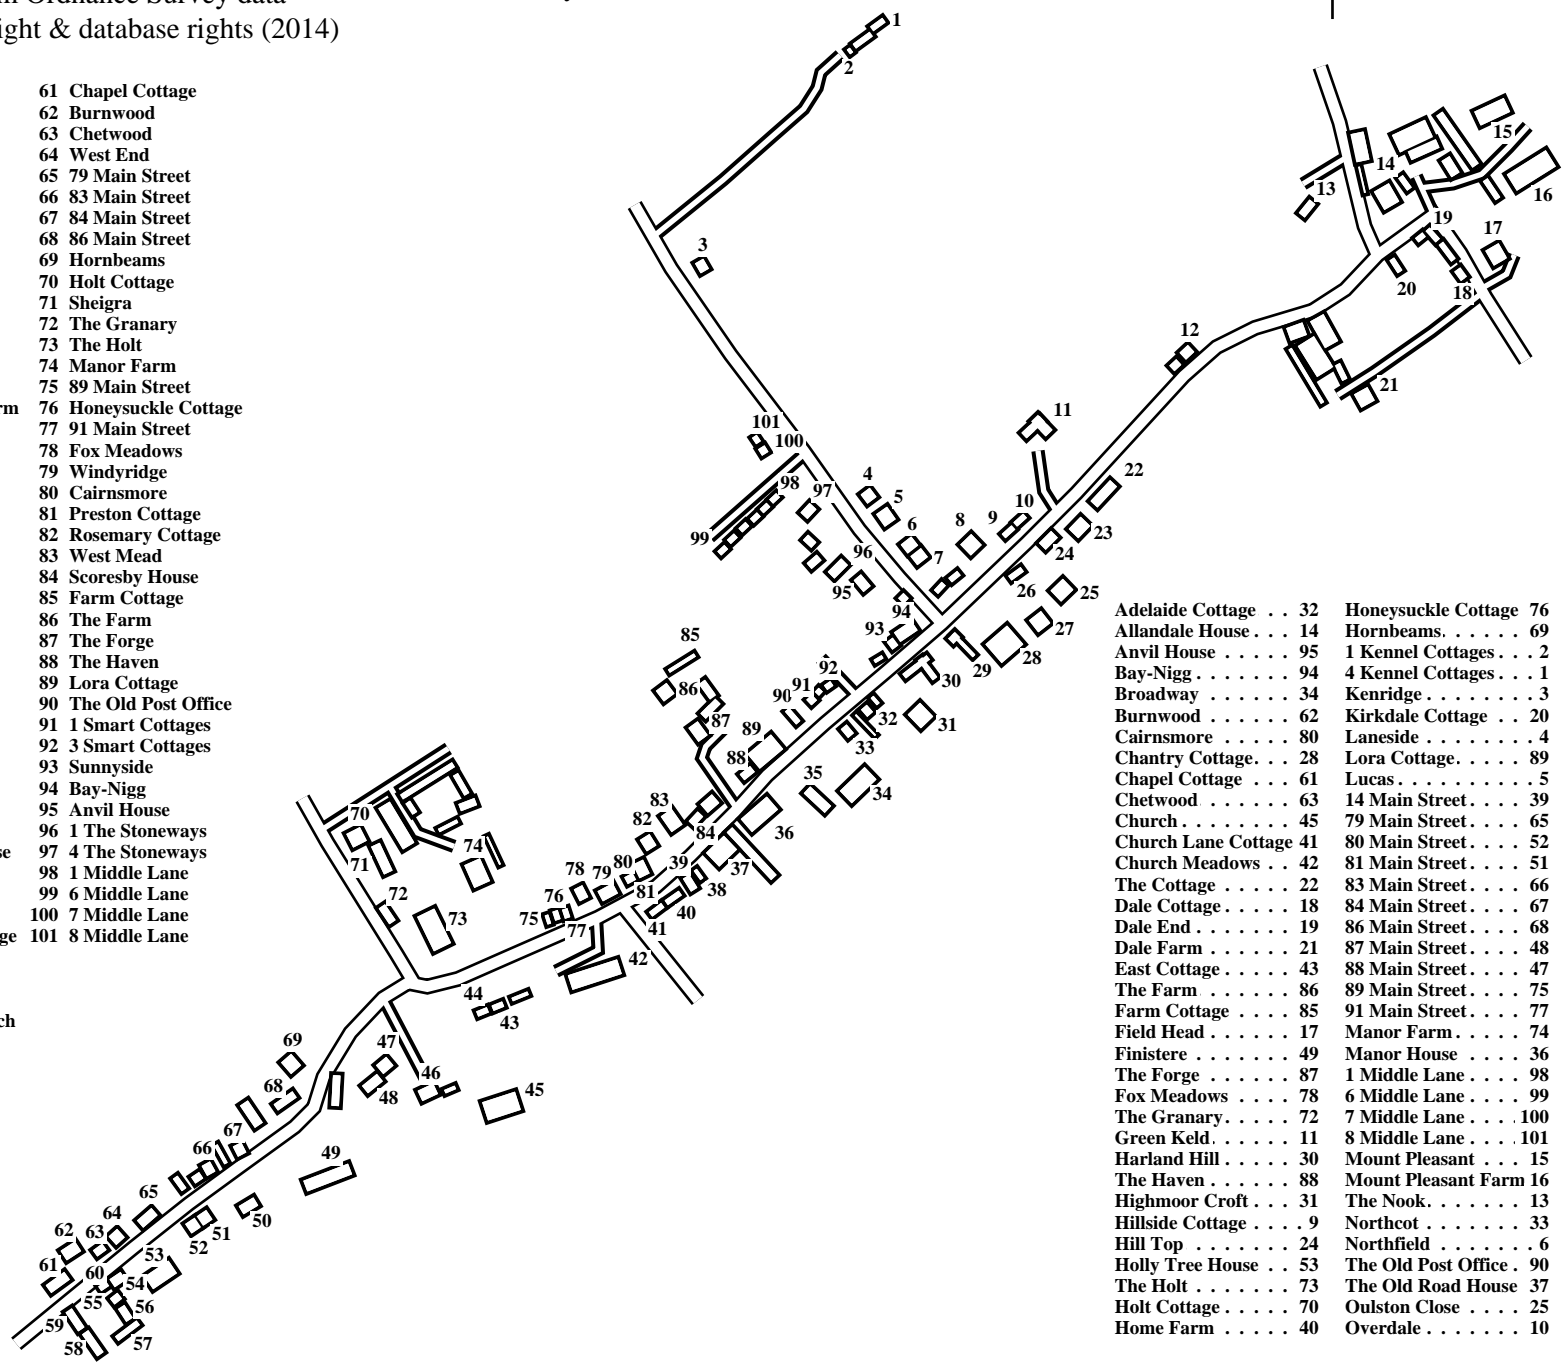

# Hutton Buscel

Caution: This map has not yet been checked by residents.

There may be errors and omissions.

- 1 4 Kennel Cottages
- 2 1 Kennel Cottages
- 3 Kenridge
- 4 Laneside
- 5 Lucas
- 6 Northfield
- 7 Southfield
- 8 Rosehill
- 9 Hillside Cottage
- 10 Overdale
- 11 Green Keld
- 12 South View
- 13 The Nook
- 14 Allandale House
- 15 Mount Pleasant
- 16 Mount Pleasant Farm
- 17 Field Head
- 18 Dale Cottage
- 19 Dale End
- 20 Kirkdale Cottage
- 21 Dale Farm
- 22 The Cottage
- 23 Ridge House
- 24 Hill Top
- 25 Oulston Close
- 26 Pasture Cottage
- 27 Pasture Howe
- 28 Chantry Cottage
- 29 Sherwood House
- 30 Harland Hill
- 31 Highmoor Croft
- 32 Adelaide Cottage
- 33 Northcot
- 34 Broadway
- 35 The Paddock
- 36 Manor House
- 37 The Old Road House
- 38 Simonside
- 39 14 Main Street
- 40 Home Farm
- 41 Church Lane Cottage
- 42 Church Meadows
- 43 East Cottage
- 44 West Cottage
- 45 St Matthew's Church
- 46 The School House
- 47 88 Main Street
- 48 87 Main Street
- 49 Finistere
- 50 The Vicarage
- 51 81 Main Street
- 52 80 Main Street
- 53 Holly Tree House
- 54 6 West End Farm
- 55 7 West End Farm
- 56 1 West End Farm
- 57 2 West End Farm
- 58 3 West End Farm
- 59 4 West End Farm
- 60 5 West End Farm
- 61 Chapel Cottage
- 62 Burnwood
- 63 Chetwood
- 64 West End
- 65 79 Main Street
- 66 83 Main Street
- 67 84 Main Street
- 68 86 Main Street
- 69 Hornbeams
- 70 Holt Cottage
- 71 Sheigra
- 72 The Granary
- 73 The Holt
- 74 Manor Farm
- 75 89 Main Street
- 76 Honeysuckle Cottage
- 77 91 Main Street
- 78 Fox Meadows
- 79 Windyridge
- 80 Cairnsmore
- 81 Preston Cottage
- 82 Rosemary Cottage
- 83 West Mead
- 84 Scoresby House
- 85 Farm Cottage
- 86 The Farm
- 87 The Forge
- 88 The Haven
- 89 Lora Cottage
- 90 The Old Post Office
- 91 1 Smart Cottages
- 92 3 Smart Cottages
- 93 Sunnyside
- 94 Bay-Nigg
- 95 Anvil House
- 96 1 The Stoneways
- 97 4 The Stoneways
- 98 1 Middle Lane
- 99 6 Middle Lane
- 100 7 Middle Lane
- 101 8 Middle Lane