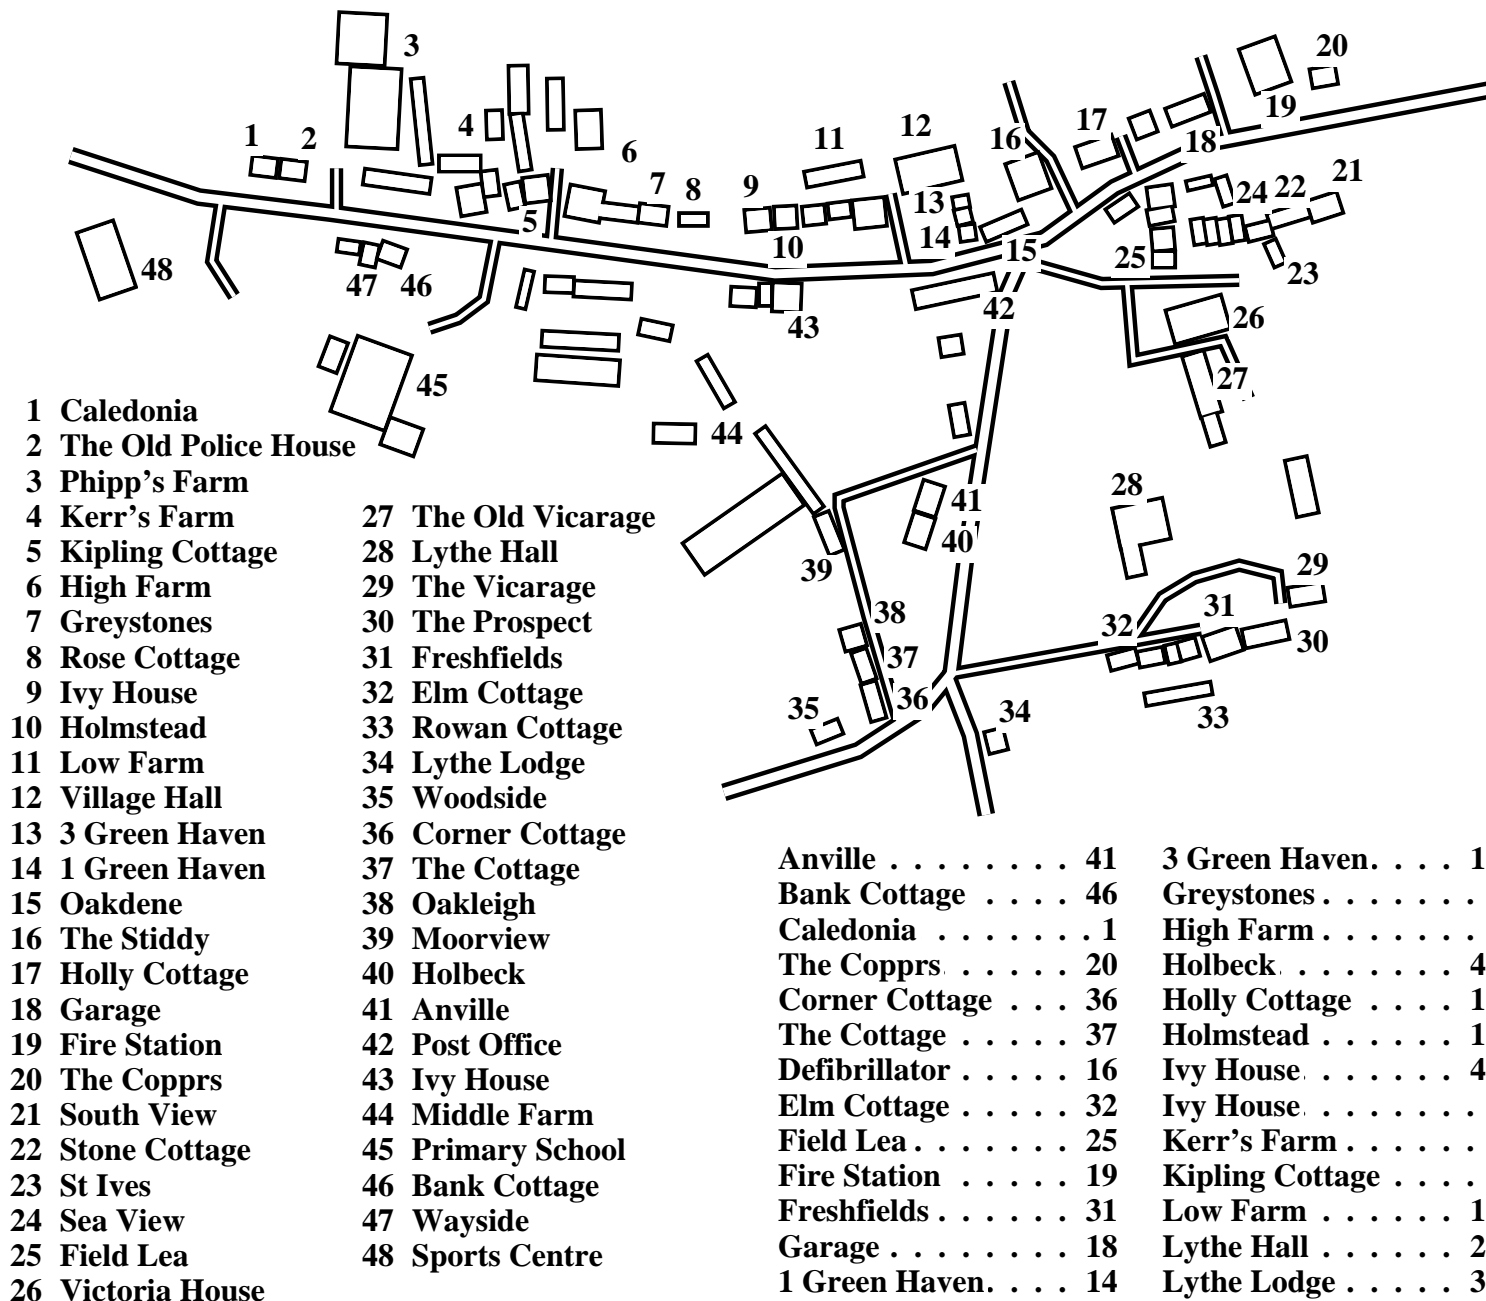

Lythe

Caution: This map has not yet been checked by residents.
There may be errors and omissions.

Middle Farm.	44
Moorview	39
Oakdene	15
Oakleigh	38
The Old Police House .	2
The Old Vicarage . .	27
Phipp's Farm	3
Post Office	42
Primary School	45
The Prospect.	30
Rose Cottage.	8
Rowan Cottage	33
School	45
Sea View	24
South View.	21
Sports Centre	48
The Stiddy	16
St Ives	23
Stone Cottage	22
The Vicarage.	29
Victoria House. . . .	26
Village Hall	12
Wayside	47
Woodside.	35