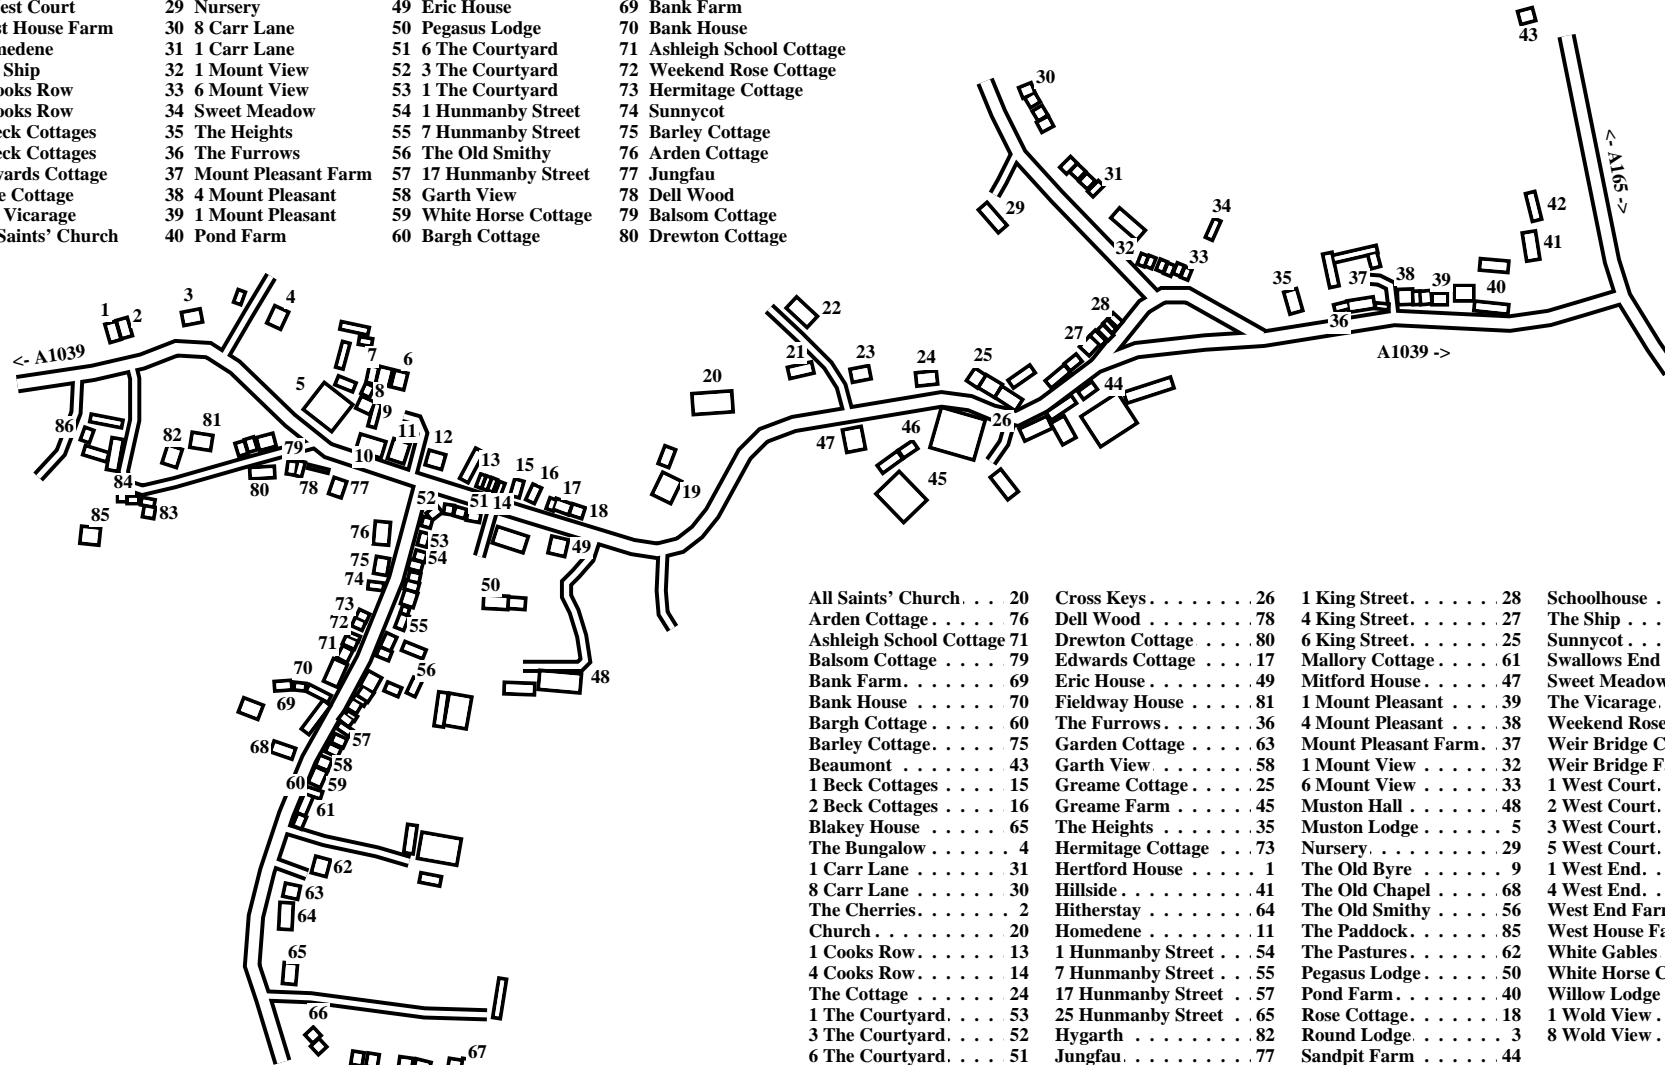

Muston

Caution: This map has not yet been checked by residents.
There may be errors and omissions.

- | | | | | |
|-----------------------|------------------------|------------------------|----------------------------|-------------------|
| 1 Hertford House | 21 Weir Bridge Cottage | 41 Hillside | 61 Mallory Cottage | 81 Fieldway House |
| 2 The Cherries | 22 Weir Bridge Farm | 42 White Gables | 62 The Pastures | 82 Hygarth |
| 3 Round Lodge | 23 Willow Lodge | 43 Beaumont | 63 Garden Cottage | 83 1 West End |
| 4 The Bungalow | 24 The Cottage | 44 Sandpit Farm | 64 Hitherstay | 84 4 West End |
| 5 Muston Lodge | 25 6 King Street | 45 Greame Farm | 65 25 Hunmanby Street | 85 The Paddock |
| 6 3 West Court | 26 Cross Keys | 46 Schoolhouse | 66 1 Wold View | 86 West End Farm |
| 7 5 West Court | 27 4 King Street | 47 Mitford House | 67 8 Wold View | |
| 8 2 West Court | 28 1 King Street | 48 Muston Hall | 68 The Old Chapel | |
| 9 1 West Court | 29 Nursery | 49 Eric House | 69 Bank Farm | |
| 10 West House Farm | 30 8 Carr Lane | 50 Pegasus Lodge | 70 Bank House | |
| 11 Homedene | 31 1 Carr Lane | 51 6 The Courtyard | 71 Ashleigh School Cottage | |
| 12 The Ship | 32 1 Mount View | 52 3 The Courtyard | 72 Weekend Rose Cottage | |
| 13 1 Cooks Row | 33 6 Mount View | 53 1 The Courtyard | 73 Hermitage Cottage | |
| 14 4 Cooks Row | 34 Sweet Meadow | 54 1 Hunmanby Street | 74 Sunnycot | |
| 15 1 Beck Cottages | 35 The Heights | 55 7 Hunmanby Street | 75 Barley Cottage | |
| 16 2 Beck Cottages | 36 The Furrows | 56 The Old Smithy | 76 Arden Cottage | |
| 17 Edwards Cottage | 37 Mount Pleasant Farm | 57 17 Hunmanby Street | 77 Jungfau | |
| 18 Rose Cottage | 38 4 Mount Pleasant | 58 Garth View | 78 Dell Wood | |
| 19 The Vicarage | 39 1 Mount Pleasant | 59 White Horse Cottage | 79 Balsom Cottage | |
| 20 All Saints' Church | 40 Pond Farm | 60 Bargh Cottage | 80 Drewton Cottage | |