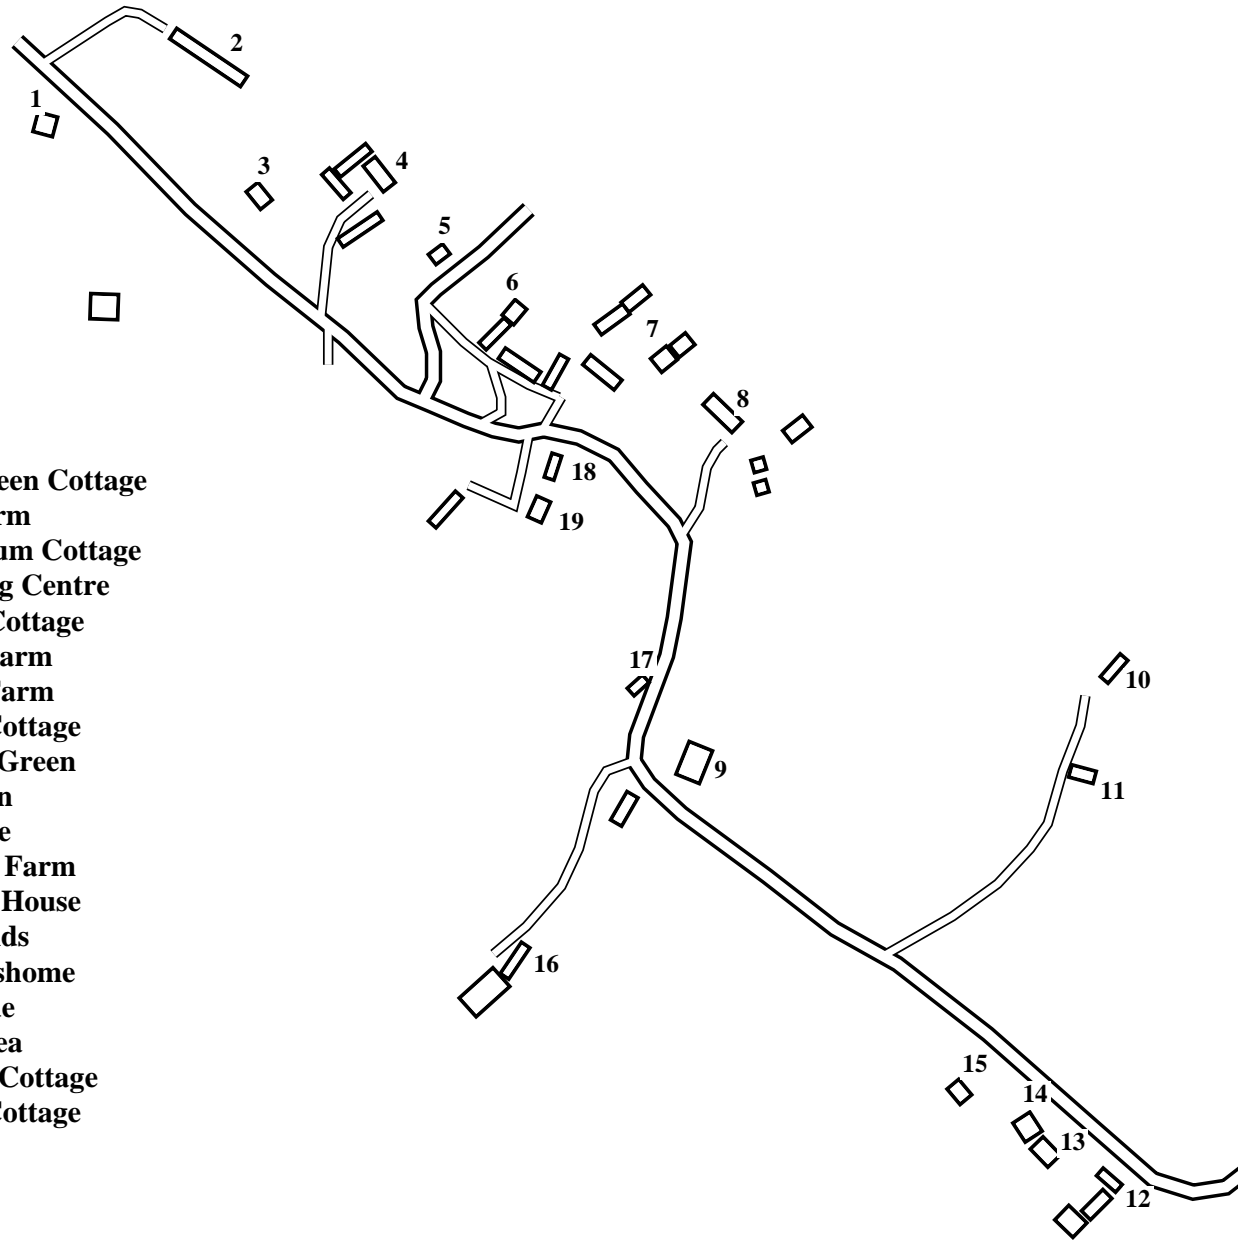

Raw

Caution: This map has not yet been checked by residents.
There may be errors and omissions.

- 1 Raw Green Cottage
- 2 Raw Farm
- 3 Laburnum Cottage
- 4 Trekking Centre
- 5 Chyne Cottage
- 6 Brook Farm
- 7 Maple Farm
- 8 Brook Cottage
- 9 Gilders Green
- 10 The Glen
- 11 The Vine
- 12 Fantails Farm
- 13 Eustace House
- 14 Sea Winds
- 15 Guildershome
- 16 Moorside
- 17 Stony Lea
- 18 Quarry Cottage
- 19 Banks Cottage

- Banks Cottage . . . 19
- Brook Cottage . . . 8
- Brook Farm 6
- Chyne Cottage . . . 5
- Eustace House . . . 13
- Fantails Farm . . . 12
- Gilders Green . . . 9
- The Glen 10
- Guildershome . . . 15
- Laburnum Cottage . 3
- Maple Farm 7
- Moorside 16
- Quarry Cottage . . 18
- Raw Farm 2
- Raw Green Cottage . 1
- Sea Winds 14
- Stony Lea 17
- Trekking Centre. . . 4
- The Vine 11