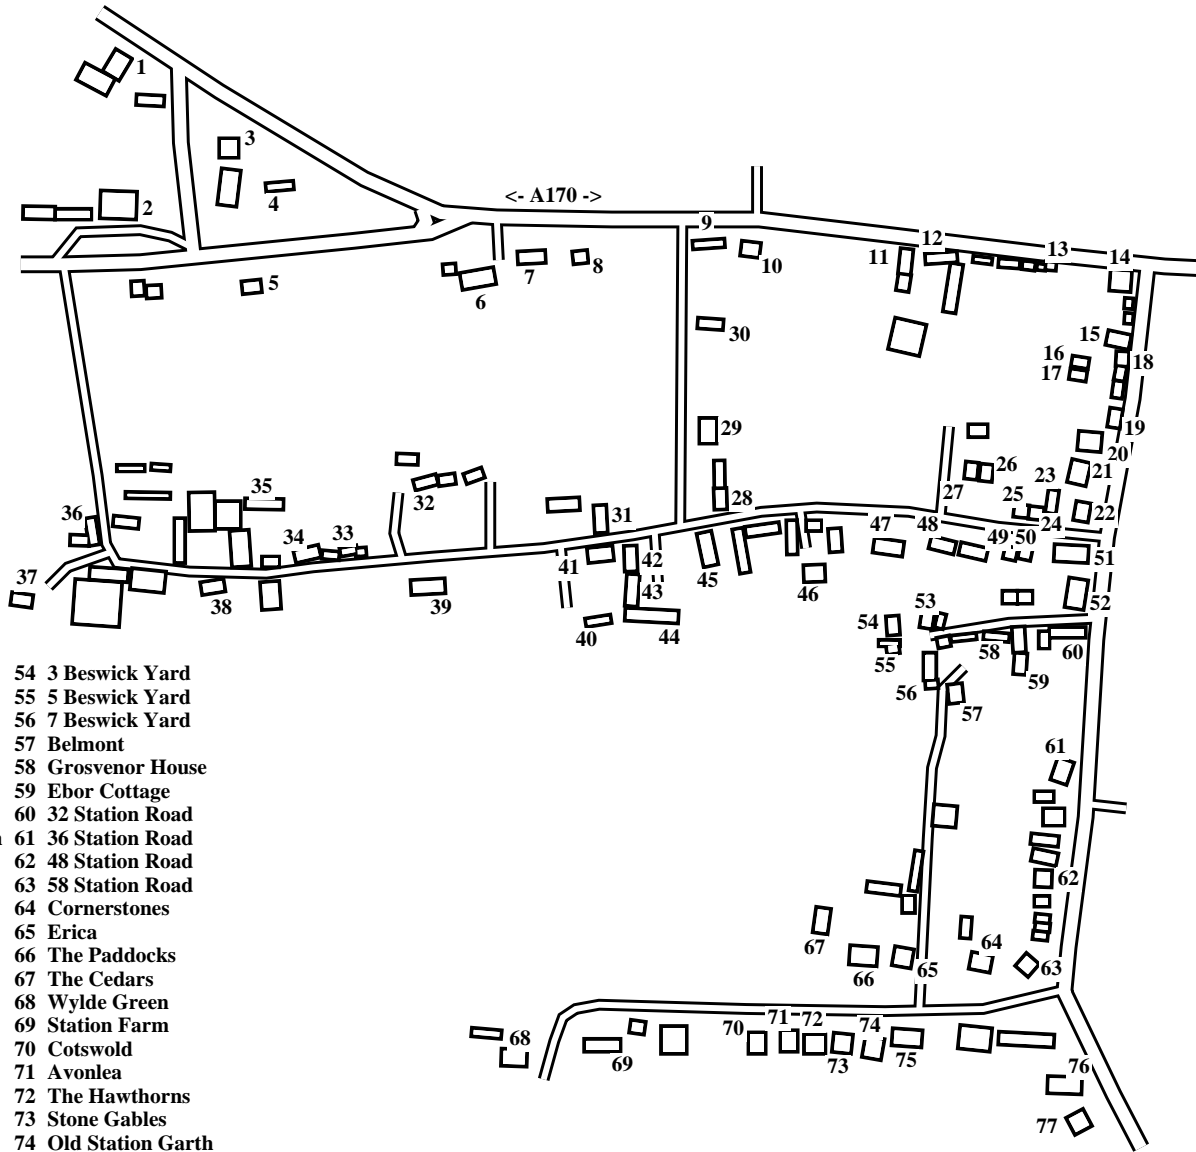

# Snainton (West)

Caution: This map has not yet been checked by residents.  
There may be errors and omissions.

- 1 Garage
- 2 Coachman Inn
- 3 Westfield
- 4 West Acres
- 5 The Paddock
- 6 Green Acres
- 7 Campion House
- 8 West Holme
- 9 Croft Corner
- 10 Villa Capri
- 11 Cliff Farm Cottage
- 12 54 High Street
- 13 50 High Street
- 14 48 High Street
- 15 Surgery
- 16 10 Station Road
- 17 12 Station Road
- 18 4 Station Road
- 19 12a Station Road
- 20 14 Station Road
- 21 16 Station Road
- 22 20 Station Road
- 23 Telephone Exchange
- 24 Prospect Cottage
- 25 South View
- 26 1 Marfield
- 27 2 Marfield
- 28 Pear Tree Cottage
- 29 Rose Wood
- 30 Stone Lodge
- 31 Holme Farm House
- 32 Oak Cottage
- 33 Jasmine Farm
- 34 West Leigh
- 35 Low Farm
- 36 Kennels
- 37 Westfield Manor Farm
- 38 Sycamore Cottage
- 39 Litzum Lodge
- 40 The Croft
- 41 The Granary
- 42 The Smithy
- 43 Coach House
- 44 The Old Hall
- 45 Cliff Grange
- 46 Greyholme
- 47 West Bank
- 48 West Elms
- 49 Greenbank
- 50 Dykelands
- 51 Methodist Church
- 52 The Vicarage
- 53 1 Beswick Yard

- 54 3 Beswick Yard
- 55 5 Beswick Yard
- 56 7 Beswick Yard
- 57 Belmont
- 58 Grosvenor House
- 59 Ebor Cottage
- 60 32 Station Road
- 61 36 Station Road
- 62 48 Station Road
- 63 58 Station Road
- 64 Cornerstones
- 65 Erica
- 66 The Paddocks
- 67 The Cedars
- 68 Wylde Green
- 69 Station Farm
- 70 Cotswold
- 71 Avonlea
- 72 The Hawthorns
- 73 Stone Gables
- 74 Old Station Garth
- 75 Cabezac
- 76 The Sidings
- 77 Aquavista