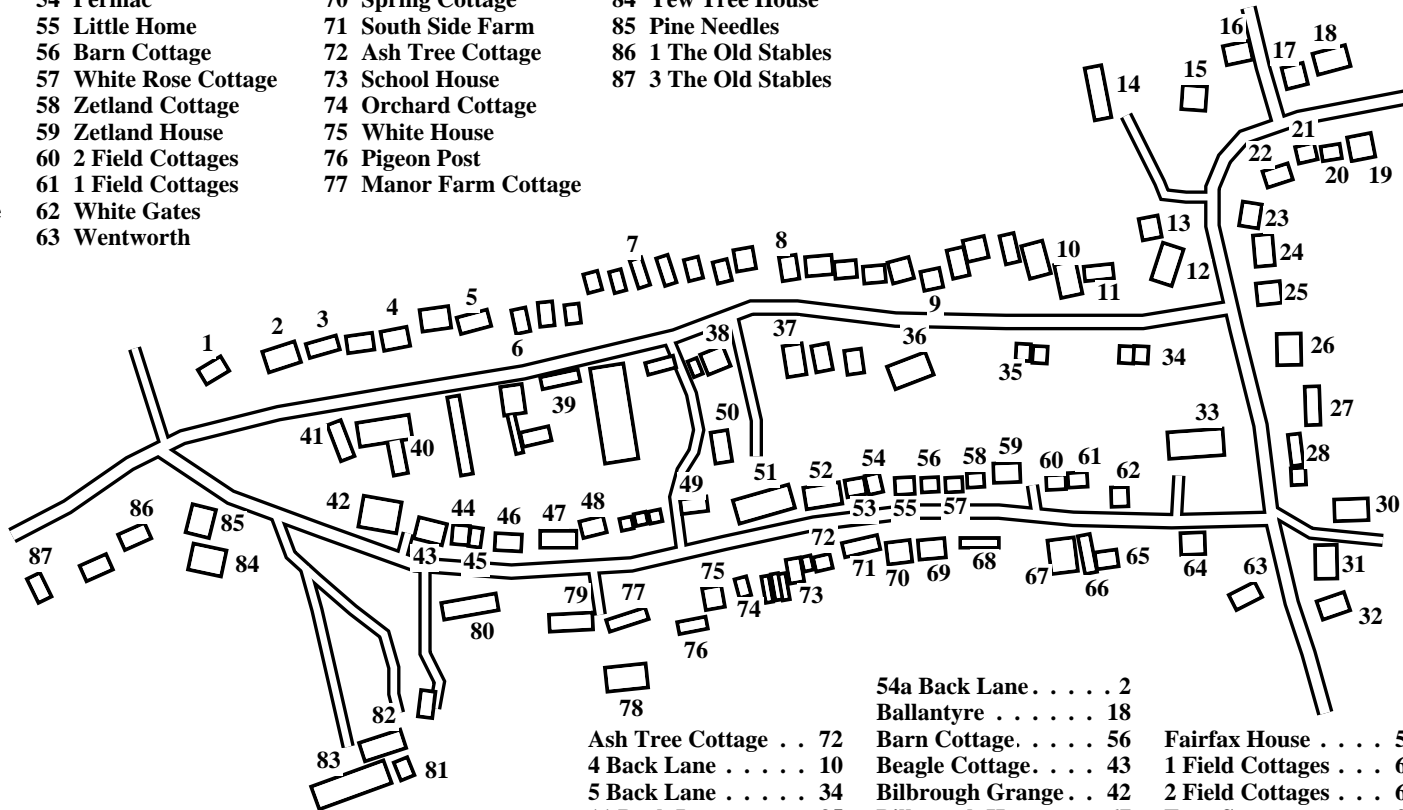

- 64 Copperfield
- 65 Old Manor House
- 66 Bilbrough House Cott
- 67 Bilbrough House
- 68 Ivy Cottage
- 69 Cromwell Cottage
- 70 Spring Cottage
- 71 South Side Farm
- 72 Ash Tree Cottage
- 73 School House
- 74 Orchard Cottage
- 75 White House
- 76 Pigeon Post
- 77 Manor Farm Cottage

- 78 Manor Farm Barn
- 79 Manor Farm House
- 80 St James' Church
- 81 Manor Cottage
- 82 St James House
- 83 Bilbrough Manor
- 84 Yew Tree House
- 85 Pine Needles
- 86 1 The Old Stables
- 87 3 The Old Stables

- Manor Cottage 81
- Manor Farm Barn 78
- Manor Farm Cottage 77
- Manor Farm House 79
- Mayfield 19
- Merrymoles 14
- Old Manor House 65
- The Old Rectory 33
- 1 The Old Stables 86
- 3 The Old Stables 87
- The Old Vinery 1
- Orchard Cottage 74
- Permac 54
- Pigeon Post 76
- Pine Needles 85
- Piper Cottage 40
- The Rectory 11
- Redhill House 27
- 1 Redill Field Lane 29
- 2 Redill Field Lane 28
- Redlake House 32
- Rose Cottage 46
- Ryedale 22
- Sandrillean 24
- Sarratt 25
- School House 73
- Sevenstones 23
- South Lodge 47
- Southrey 21
- South Side Farm 71
- Spring Cottage 70
- St James' Church 80
- St James House 82
- Three Hares 51
- Village Frm 48
- Wentworth 63
- White Gates 62
- White House 75
- White Rose Cottage 57
- Windhover 53
- Witsend 26
- Yew Tree House 84
- Zetland Cottage 58
- Zetland House 59

- Ash Tree Cottage 72
- 4 Back Lane 10
- 5 Back Lane 34
- 11 Back Lane 35
- 14 Back Lane 9
- 15 Back Lane 36
- 21 Back Lane 37
- 24 Back Lane 8
- 25 Back Lane 38
- 34 Back Lane 7
- 44 Back Lane 6
- 46 Back Lane 5
- 50 Back Lane 4
- 54 Back Lane 3
- 54a Back Lane 2
- Ballantyre 18
- Barn Cottage 56
- Beagle Cottage 43
- Bilbrough Grange 42
- Bilbrough House 67
- Bilbrough House Cott 66
- Bilbrough Manor 83
- Bretby 17
- The Campbell House 15
- The Carriage House 41
- Church 80
- Church View 45
- Cobblestones 13
- Copperfield 64
- Cromwell Cottage 69
- Fairfax House 52
- 1 Field Cottages 61
- 2 Field Cottages 60
- Four Seasons 30
- The Granary 50
- Grange Farm 39
- Grey Gables 12
- Hall 31
- Hunter's Court 16
- Ingrish Cottage 44
- Ivy Cottage 68
- Jayscroft 20
- Lingeroft 49
- Little Home 55