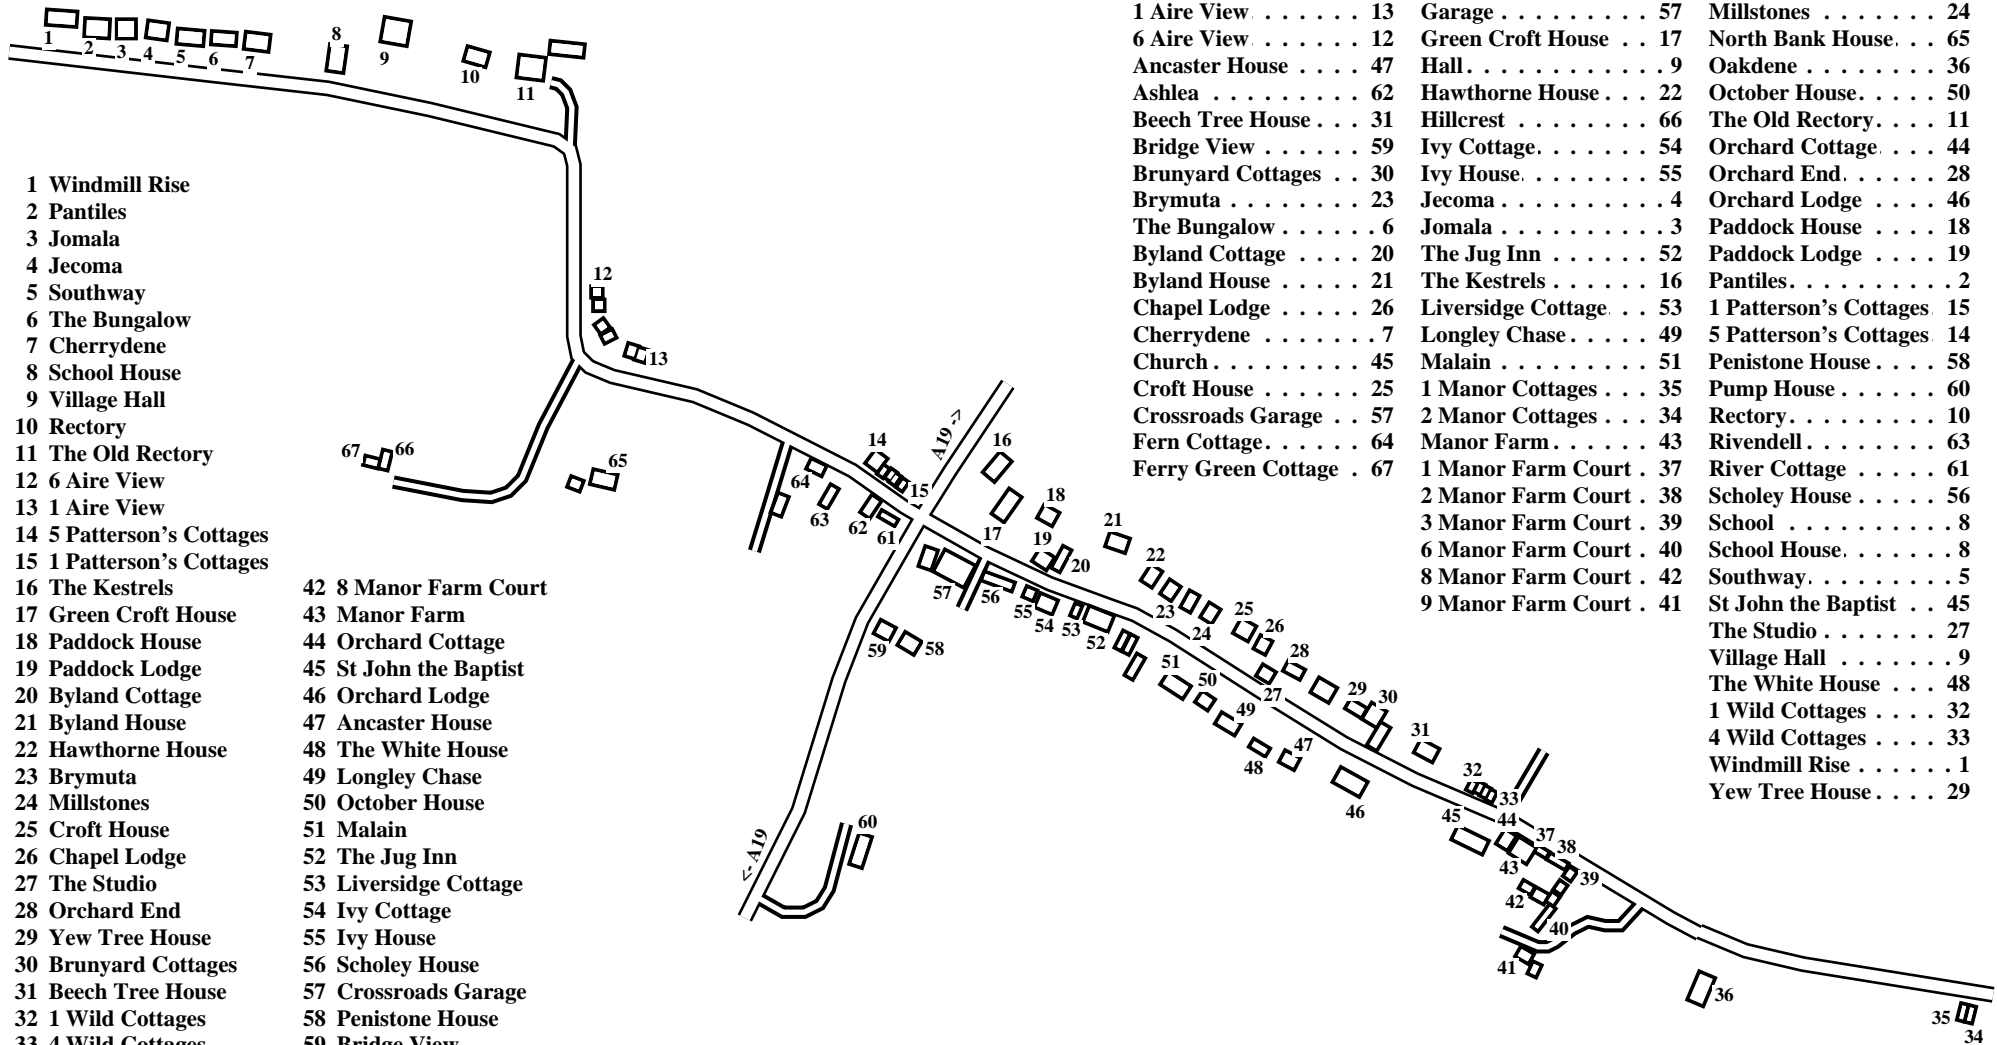

Chapel Haddlesey

Caution: This map has not yet been checked by residents.
There may be errors and omissions.

- 1 Windmill Rise
- 2 Pantiles
- 3 Jomala
- 4 Jecoma
- 5 Southway
- 6 The Bungalow
- 7 Cherrydene
- 8 School House
- 9 Village Hall
- 10 Rectory
- 11 The Old Rectory
- 12 6 Aire View
- 13 1 Aire View
- 14 5 Patterson's Cottages
- 15 1 Patterson's Cottages
- 16 The Kestrels
- 17 Green Croft House
- 18 Paddock House
- 19 Paddock Lodge
- 20 Byland Cottage
- 21 Byland House
- 22 Hawthorne House
- 23 Brymuta
- 24 Millstones
- 25 Croft House
- 26 Chapel Lodge
- 27 The Studio
- 28 Orchard End
- 29 Yew Tree House
- 30 Brunyard Cottages
- 31 Beech Tree House
- 32 1 Wild Cottages
- 33 4 Wild Cottages
- 34 2 Manor Cottages
- 35 1 Manor Cottages
- 36 Oakdene
- 37 1 Manor Farm Court
- 38 2 Manor Farm Court
- 39 3 Manor Farm Court
- 40 6 Manor Farm Court
- 41 9 Manor Farm Court

- 42 8 Manor Farm Court
- 43 Manor Farm
- 44 Orchard Cottage
- 45 St John the Baptist
- 46 Orchard Lodge
- 47 Ancaster House
- 48 The White House
- 49 Longley Chase
- 50 October House
- 51 Malain
- 52 The Jug Inn
- 53 Liversidge Cottage
- 54 Ivy Cottage
- 55 Ivy House
- 56 Scholey House
- 57 Crossroads Garage
- 58 Penistone House
- 59 Bridge View
- 60 Pump House
- 61 River Cottage
- 62 Ashlea
- 63 Rivendell
- 64 Fern Cottage
- 65 North Bank House
- 66 Hillcrest
- 67 Ferry Green Cottage