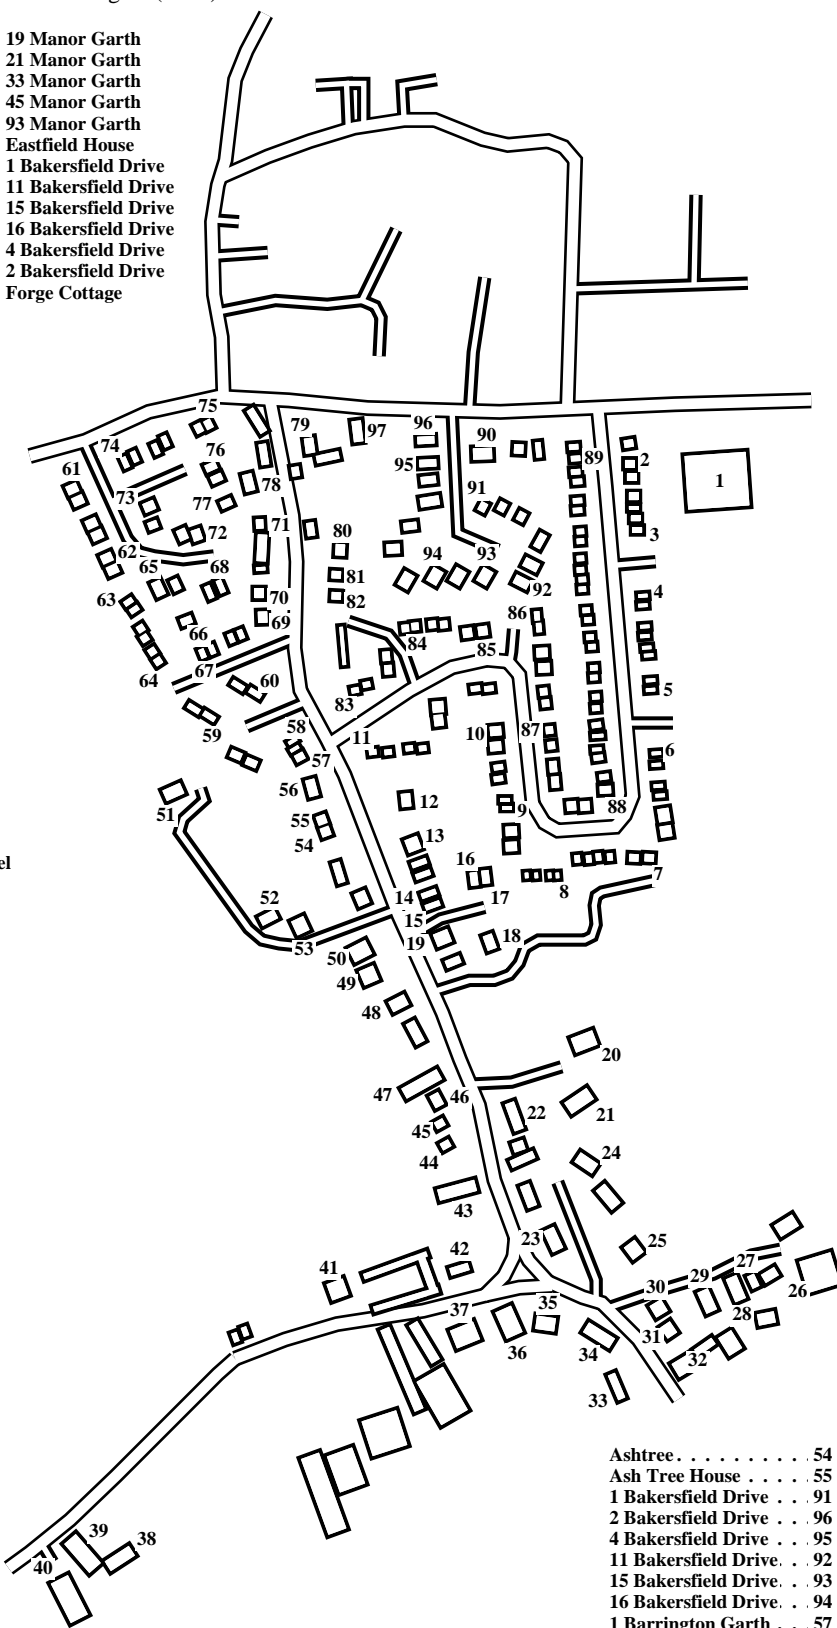

# Kellington (South)

Caution: This map has not yet been checked by residents.  
There may be errors and omissions.

- 1 Primary School
- 2 92 Manor Garth
- 3 82 Manor Garth
- 4 80 Manor Garth
- 5 66 Manor Garth
- 6 64 Manor Garth
- 7 52 Manor Garth
- 8 40 Manor Garth
- 9 28 Manor Garth
- 10 18 Manor Garth
- 11 2 Manor Garth
- 12 Lyndon House
- 13 The Hawthorns
- 14 Quinton
- 15 Stonelea
- 16 1 Tithe Barn Way
- 17 2 Tithe Barn Way
- 18 3 Tithe Barn Way
- 19 Jaylin
- 20 Eastfield Farm
- 21 The Foldyard
- 22 Hollygarth
- 23 Manor Farm Orchard
- 24 3 Manor Farm Close
- 25 1 Manor Farm Close
- 26 Home Farm
- 27 Old Mill House
- 28 Lowfields
- 29 The Fold
- 30 Tramore
- 31 Tudor House
- 32 Meadow Lodge
- 33 Southlands
- 34 Wits End
- 35 Calver Lodge
- 36 Broach House
- 37 The New Sycamores
- 38 Manorside
- 39 The Coach House
- 40 Kellington Manor Hotel
- 41 The Firs
- 42 Holly Croft
- 43 The Old Vicarage
- 44 Meadowcroft
- 45 Stockhill House
- 46 Falls Field
- 47 Hall
- 48 The Green
- 49 Low Field House
- 50 Kirk View
- 51 Hideaway
- 52 Maywell Cottage
- 53 The Cottage
- 54 Ashtree
- 55 Ash Tree House
- 56 Chalfonts
- 57 1 Barrington Garth
- 58 2a Barrington Garth
- 59 5 Barrington Garth
- 60 8 Barrington Garth
- 61 2 The Plough Garth
- 62 10 The Plough Garth
- 63 11 The Plough Garth
- 64 6 Pick Haven Garth
- 65 14 The Plough Garth
- 66 18 The Plough Garth
- 67 5 Pick Haven Garth
- 68 22 The Plough Garth
- 69 1 Pick Haven Garth
- 70 Rosewood
- 71 Post Office
- 72 17 The Plough Garth
- 73 9 The Plough Garth
- 74 1 The Plough Garth
- 75 Wymondham
- 76 3 The Plough Garth
- 77 7 The Plough Garth
- 78 The Hollies
- 79 Innisfail
- 80 Rowan House
- 81 Mdina
- 82 Chapel Garth
- 83 1 Manor Garth
- 84 11 Manor Garth