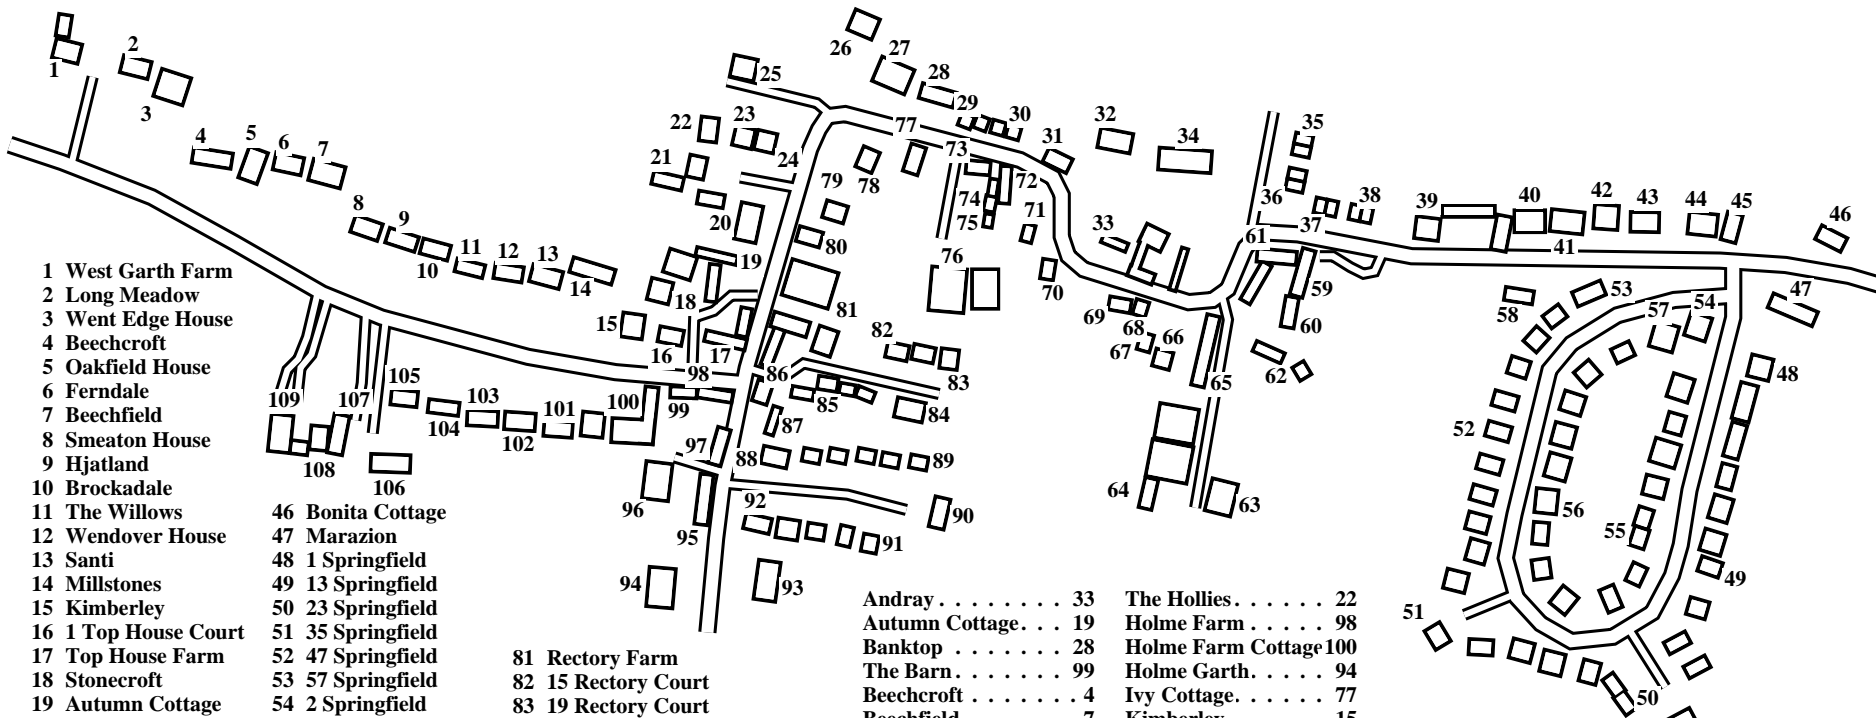

Kirk Smeaton

Caution: This map has not yet been checked by residents.

There may be errors and omissions.

- 1 West Garth Farm
- 2 Long Meadow
- 3 Went Edge House
- 4 Beechcroft
- 5 Oakfield House
- 6 Ferndale
- 7 Beechfield
- 8 Smeaton House
- 9 Hjatland
- 10 Brockadale
- 11 The Willows
- 12 Wendover House
- 13 Santi
- 14 Millstones
- 15 Kimberley
- 16 1 Top House Court
- 17 Top House Farm
- 18 Stonecroft
- 19 Autumn Cottage
- 20 Grange House
- 21 Grange Farm
- 22 The Hollies
- 23 2 Hall Cottages
- 24 1 Hall Cottages
- 25 Crag Tops
- 26 Water Mill House
- 27 Water Mill Farm
- 28 Banktop
- 29 1 Main Street
- 30 4 Main Street
- 31 Shoulder of Mutton
- 32 Church Cottage
- 33 Andray
- 34 St Peter's Church
- 35 4 Hodge Lane
- 36 1 Hodge Lane
- 37 1 Water Lane
- 38 4 Water Lane
- 39 Riverside Farm
- 40 The Gables
- 41 Northfield
- 42 Riverside Lodge
- 43 Went View
- 44 Stonefield
- 45 Old Mill House

- 81 Rectory Farm
- 82 15 Rectory Court
- 83 19 Rectory Court
- 84 10 Rectory Court
- 85 4 Rectory Court
- 86 2 Rectory Court
- 87 Manor Farm Cottage
- 88 1 Manor Close
- 89 11 Manor Close
- 90 16 Manor Close
- 91 10 Manor Close
- 92 2 Manor Close
- 93 Manor House
- 94 Holme Garth
- 95 Mulberry House
- 96 Carfeld House
- 97 Clarks Cottage
- 98 Holme Farm
- 99 The Barn
- 100 Holme Farm Cottage
- 101 Danacote
- 102 Willoughby
- 103 The Stray
- 104 Lawson House
- 105 Tall Trees
- 106 Old Tree
- 107 The Rectory
- 108 The Old Rectory
- 109 The Coach House