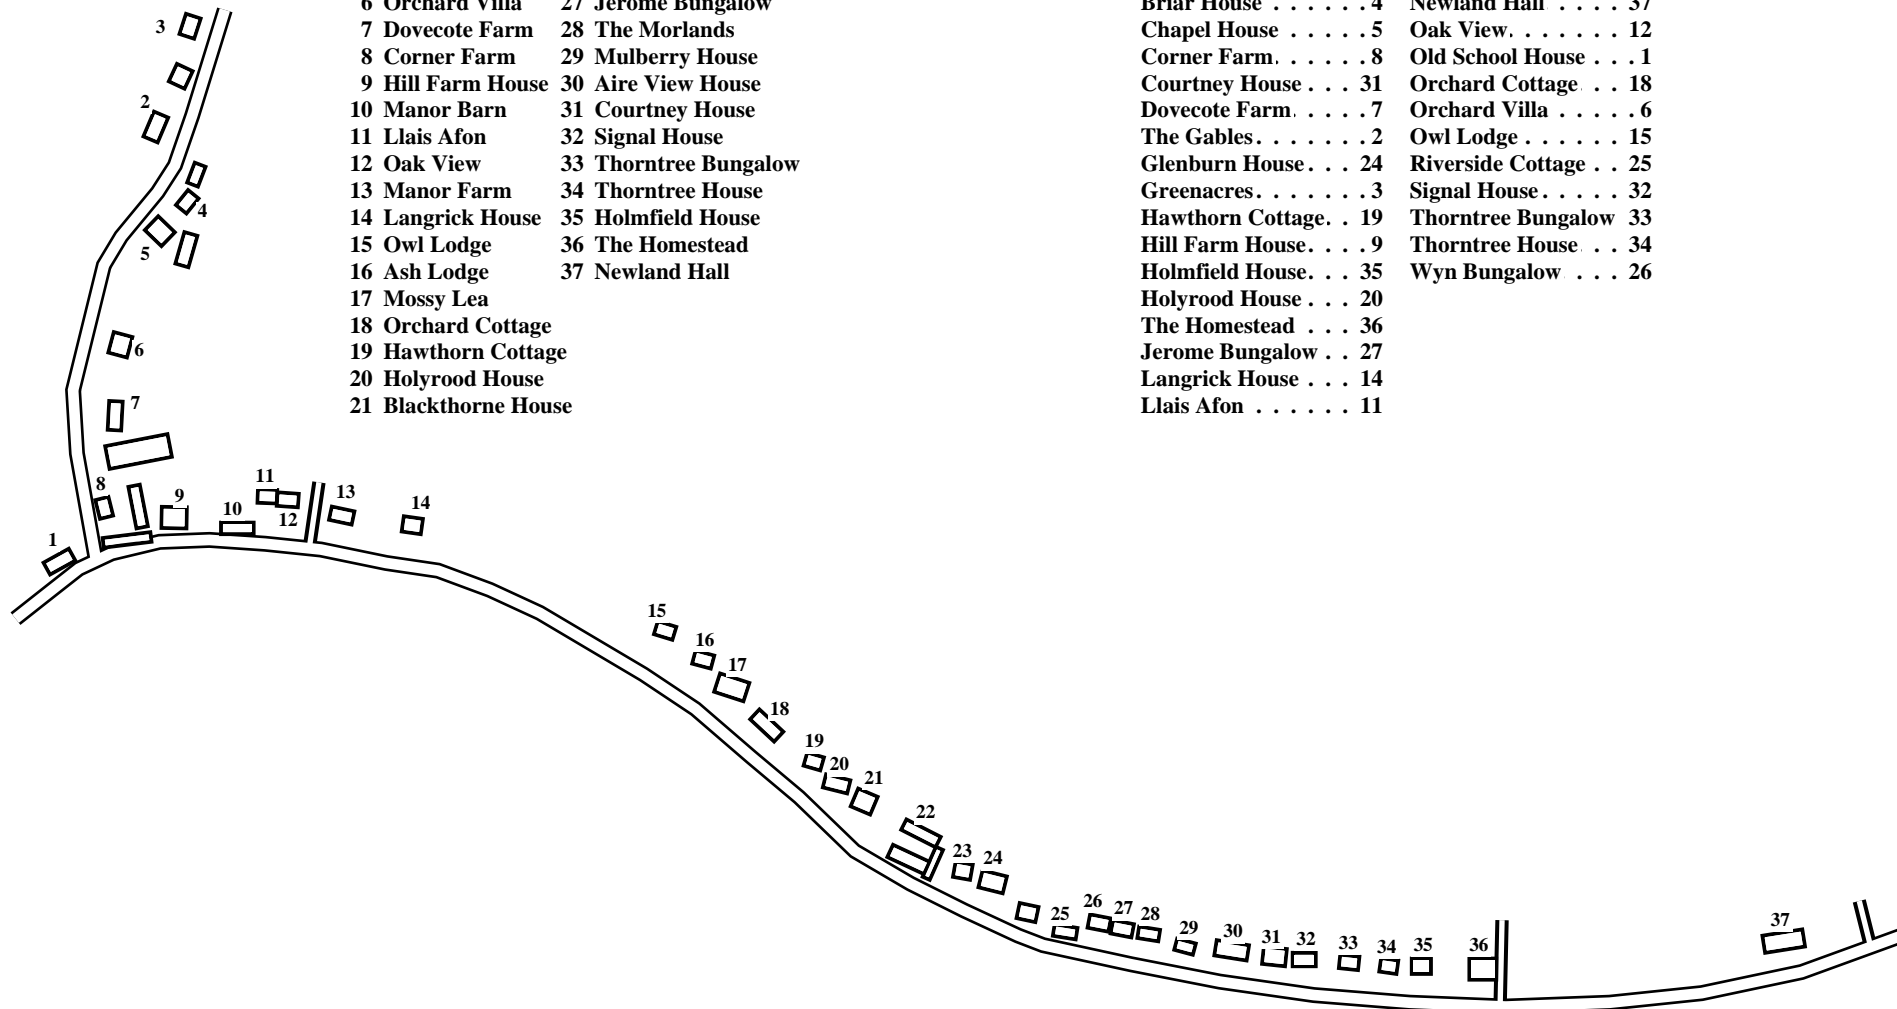

# Newland

Caution: This map has not yet been checked by residents.  
There may be errors and omissions.

- 1 Old School House
- 2 The Gables
- 3 Greenacres
- 4 Briar House
- 5 Chapel House
- 6 Orchard Villa
- 7 Dovecote Farm
- 8 Corner Farm
- 9 Hill Farm House
- 10 Manor Barn
- 11 Llais Afon
- 12 Oak View
- 13 Manor Farm
- 14 Langrick House
- 15 Owl Lodge
- 16 Ash Lodge
- 17 Mossy Lea
- 18 Orchard Cottage
- 19 Hawthorn Cottage
- 20 Holyrood House
- 21 Blackthorne House
- 22 Bank Villa Farm
- 23 Aldstone House
- 24 Glenburn House
- 25 Riverside Cottage
- 26 Wyn Bungalow
- 27 Jerome Bungalow
- 28 The Morlands
- 29 Mulberry House
- 30 Aire View House
- 31 Courtney House
- 32 Signal House
- 33 Thorntree Bungalow
- 34 Thorntree House
- 35 Holmfield House
- 36 The Homestead
- 37 Newland Hall

- Aire View House . . . 30
- Aldstone House . . . 23
- Ash Lodge . . . . . 16
- Bank Villa Farm. . . 22
- Blackthorne House . 21
- Briar House . . . . . 4
- Chapel House . . . . . 5
- Corner Farm. . . . . 8
- Courtney House . . . 31
- Dovecote Farm. . . . 7
- The Gables. . . . . 2
- Glenburn House . . . 24
- Greenacres . . . . . 3
- Hawthorn Cottage. . 19
- Hill Farm House. . . . 9
- Holmfield House. . . 35
- Holyrood House . . . 20
- The Homestead . . . 36
- Jerome Bungalow . . 27
- Langrick House . . . 14
- Llais Afon . . . . . 11
- Manor Barn . . . . . 10
- Manor Farm. . . . . 13
- The Morlands . . . . 28
- Mossy Lea . . . . . 17
- Mulberry House. . . 29
- Newland Hall . . . . 37
- Oak View. . . . . 12
- Old School House . . . 1
- Orchard Cottage . . . 18
- Orchard Villa . . . . 6
- Owl Lodge . . . . . 15
- Riverside Cottage . . 25
- Signal House . . . . . 32
- Thorntree Bungalow 33
- Thorntree House . . . 34
- Wyn Bungalow . . . . 26