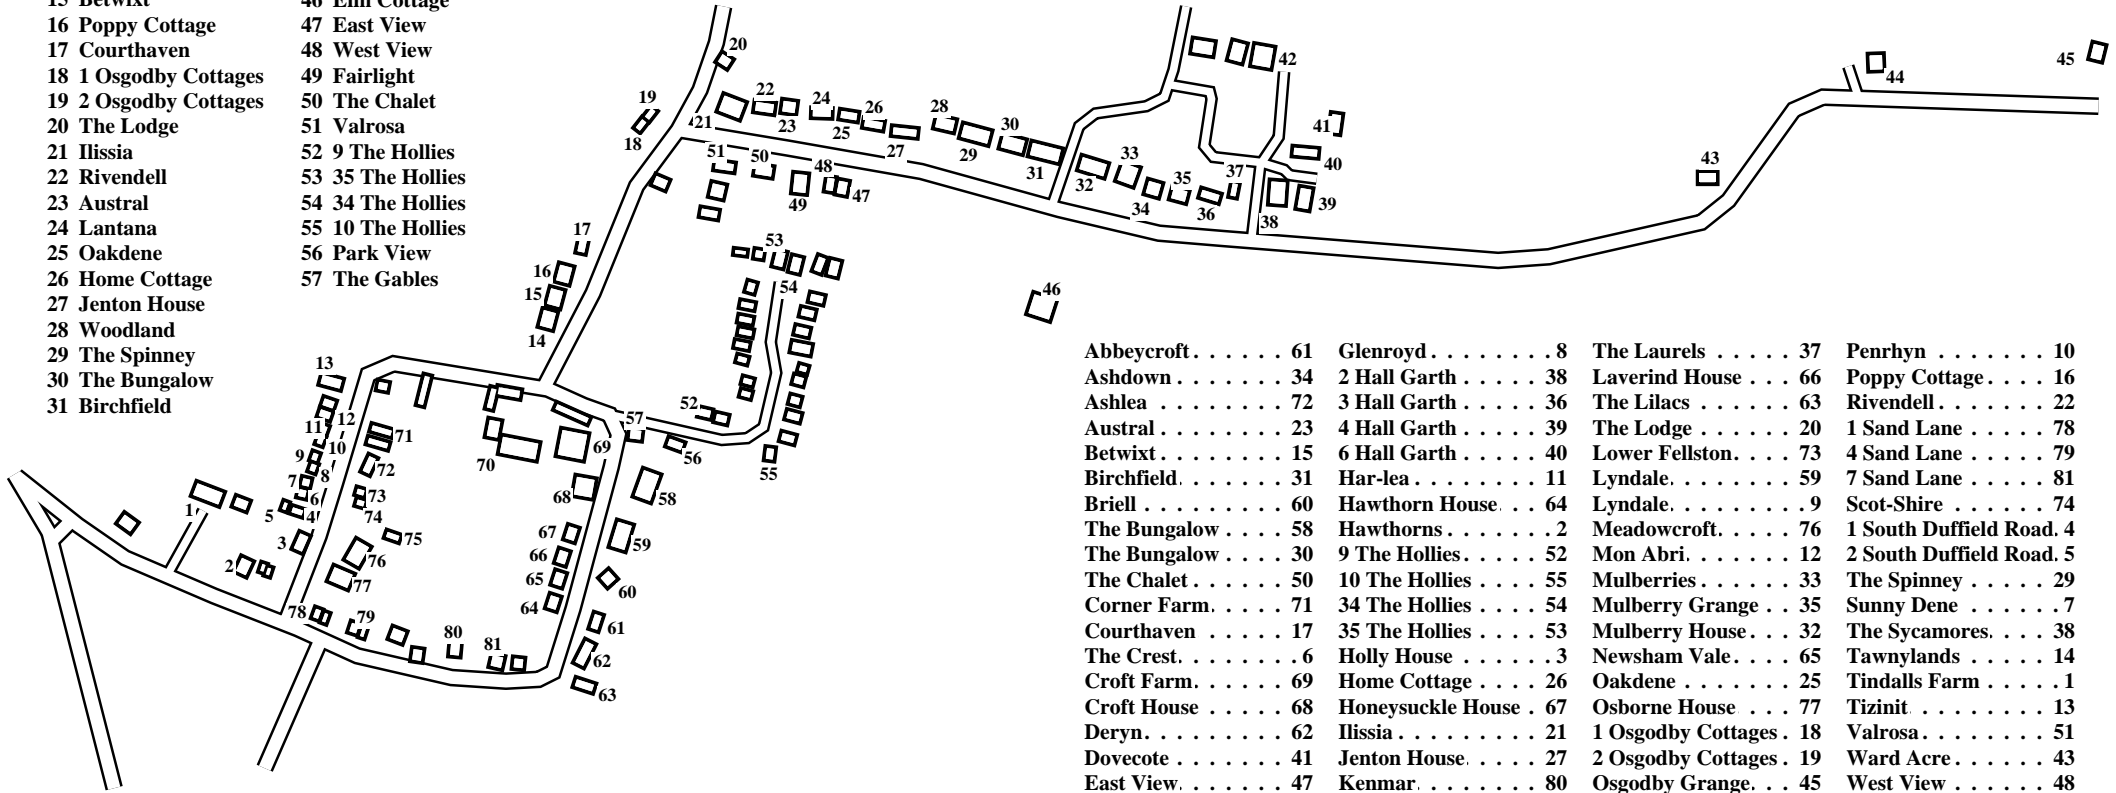

Osgodby (East)

Caution: This map has not yet been checked by residents.
There may be errors and omissions.

- | | | | |
|-------------------------|--------------------|----------------------|-------------------|
| 1 Tindalls Farm | 32 Mulberry House | 58 The Bungalow | 72 Ashlea |
| 2 Hawthorns | 33 Mulberries | 59 Lyndale | 73 Lower Fellston |
| 3 Holly House | 34 Ashdown | 60 Briell | 74 Scot-Shire |
| 4 1 South Duffield Road | 35 Mulberry Grange | 61 Abbeycroft | 75 Laburnum House |
| 5 2 South Duffield Road | 36 3 Hall Garth | 62 Deryn | 76 Meadowcroft |
| 6 The Crest | 37 The Laurels | 63 The Lilacs | 77 Osborne House |
| 7 Sunny Dene | 38 2 Hall Garth | 64 Hawthorn House | 78 1 Sand Lane |
| 8 Glenroyd | 39 4 Hall Garth | 65 Newsham Vale | 79 4 Sand Lane |
| 9 Lyndale | 40 6 Hall Garth | 66 Laverind House | 80 Kenmar |
| 10 Penrhyn | 41 Dovecote | 67 Honeysuckle House | 81 7 Sand Lane |
| 11 Har-lea | 42 Osgodby Hall | 68 Croft House | |
| 12 Mon Abri | 43 Ward Acre | 69 Croft Farm | |
| 13 Tizinit | 44 Park Side | 70 Lake View Farm | |
| 14 Tawnylands | 45 Osgodby Grange | 71 Corner Farm | |
| 15 Betwixt | 46 Elm Cottage | | |
| 16 Poppy Cottage | 47 East View | | |
| 17 Courthaven | 48 West View | | |
| 18 1 Osgodby Cottages | 49 Fairlight | | |
| 19 2 Osgodby Cottages | 50 The Chalet | | |
| 20 The Lodge | 51 Valrosa | | |
| 21 Ilissia | 52 9 The Hollies | | |
| 22 Rivendell | 53 35 The Hollies | | |
| 23 Austral | 54 34 The Hollies | | |
| 24 Lantana | 55 10 The Hollies | | |
| 25 Oakdene | 56 Park View | | |
| 26 Home Cottage | 57 The Gables | | |
| 27 Jenton House | | | |
| 28 Woodland | | | |
| 29 The Spinney | | | |
| 30 The Bungalow | | | |
| 31 Birchfield | | | |