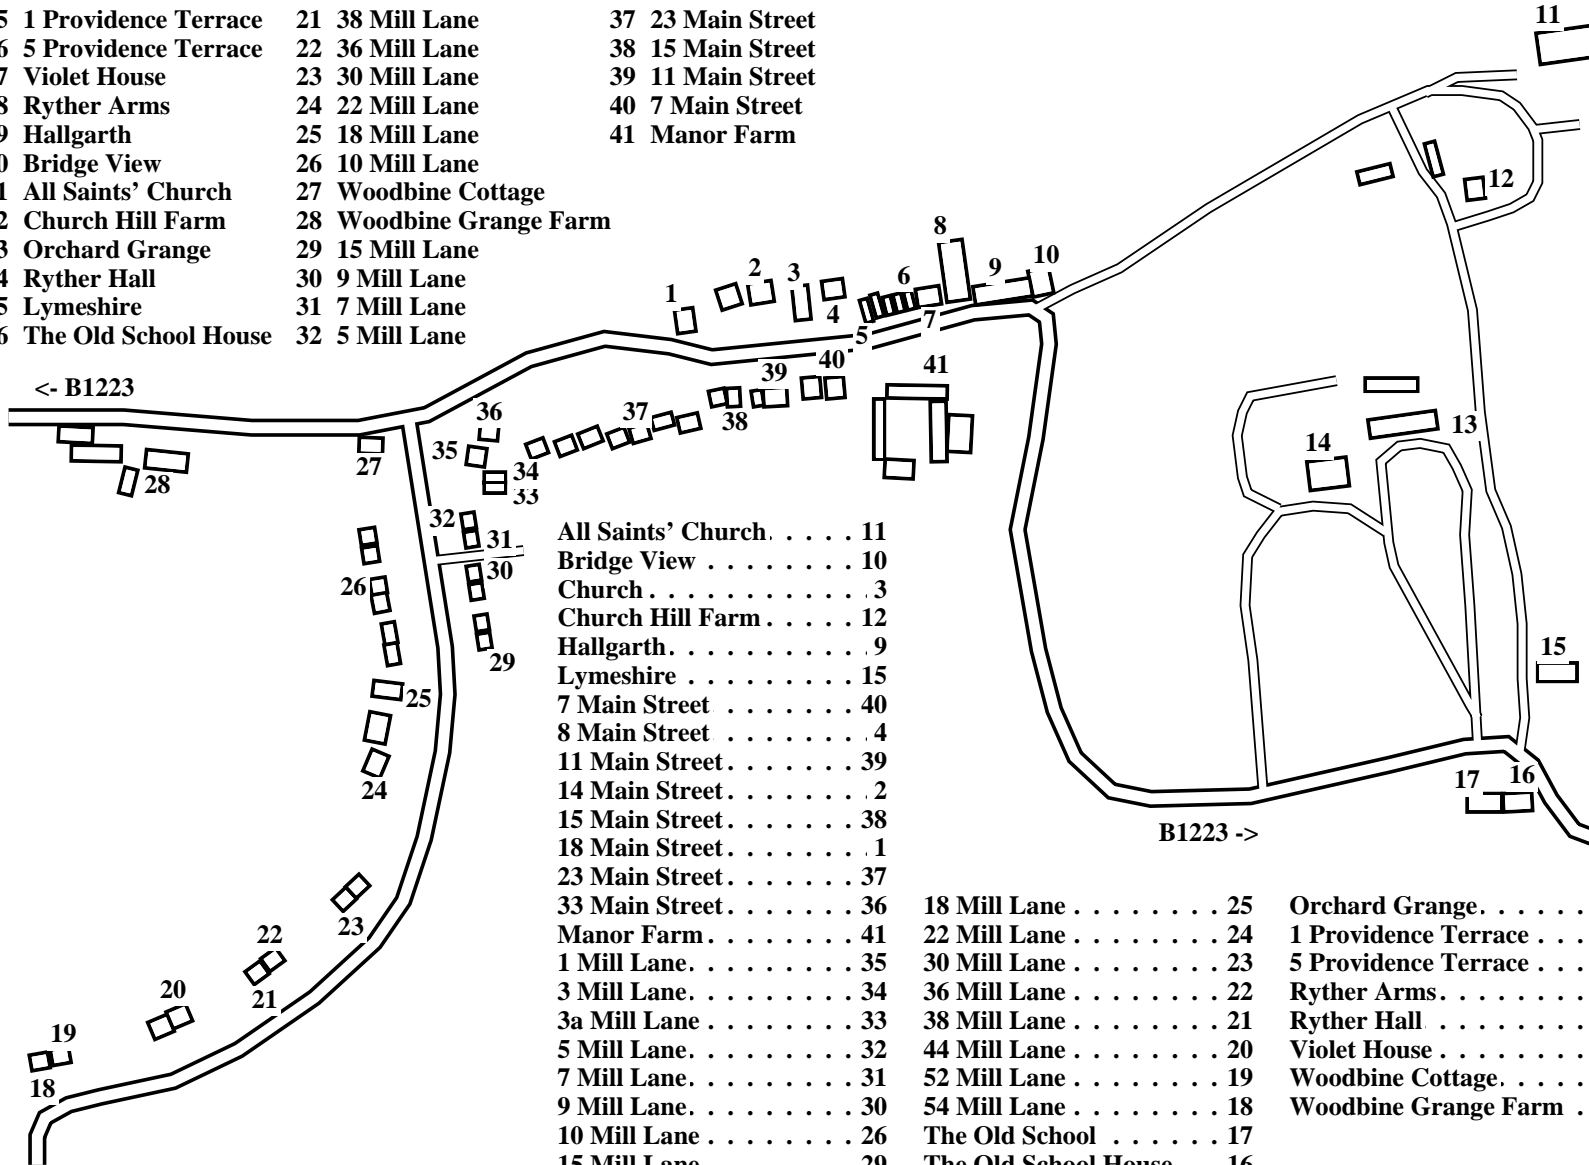

# Ryther

Caution: This map has not yet been checked by residents.  
There may be errors and omissions.

- |                         |                         |                   |
|-------------------------|-------------------------|-------------------|
| 1 18 Main Street        | 17 The Old School       | 33 3a Mill Lane   |
| 2 14 Main Street        | 18 54 Mill Lane         | 34 3 Mill Lane    |
| 3 Church                | 19 52 Mill Lane         | 35 1 Mill Lane    |
| 4 8 Main Street         | 20 44 Mill Lane         | 36 33 Main Street |
| 5 1 Providence Terrace  | 21 38 Mill Lane         | 37 23 Main Street |
| 6 5 Providence Terrace  | 22 36 Mill Lane         | 38 15 Main Street |
| 7 Violet House          | 23 30 Mill Lane         | 39 11 Main Street |
| 8 Ryther Arms           | 24 22 Mill Lane         | 40 7 Main Street  |
| 9 Hallgarth             | 25 18 Mill Lane         | 41 Manor Farm     |
| 10 Bridge View          | 26 10 Mill Lane         |                   |
| 11 All Saints' Church   | 27 Woodbine Cottage     |                   |
| 12 Church Hill Farm     | 28 Woodbine Grange Farm |                   |
| 13 Orchard Grange       | 29 15 Mill Lane         |                   |
| 14 Ryther Hall          | 30 9 Mill Lane          |                   |
| 15 Lymeshire            | 31 7 Mill Lane          |                   |
| 16 The Old School House | 32 5 Mill Lane          |                   |