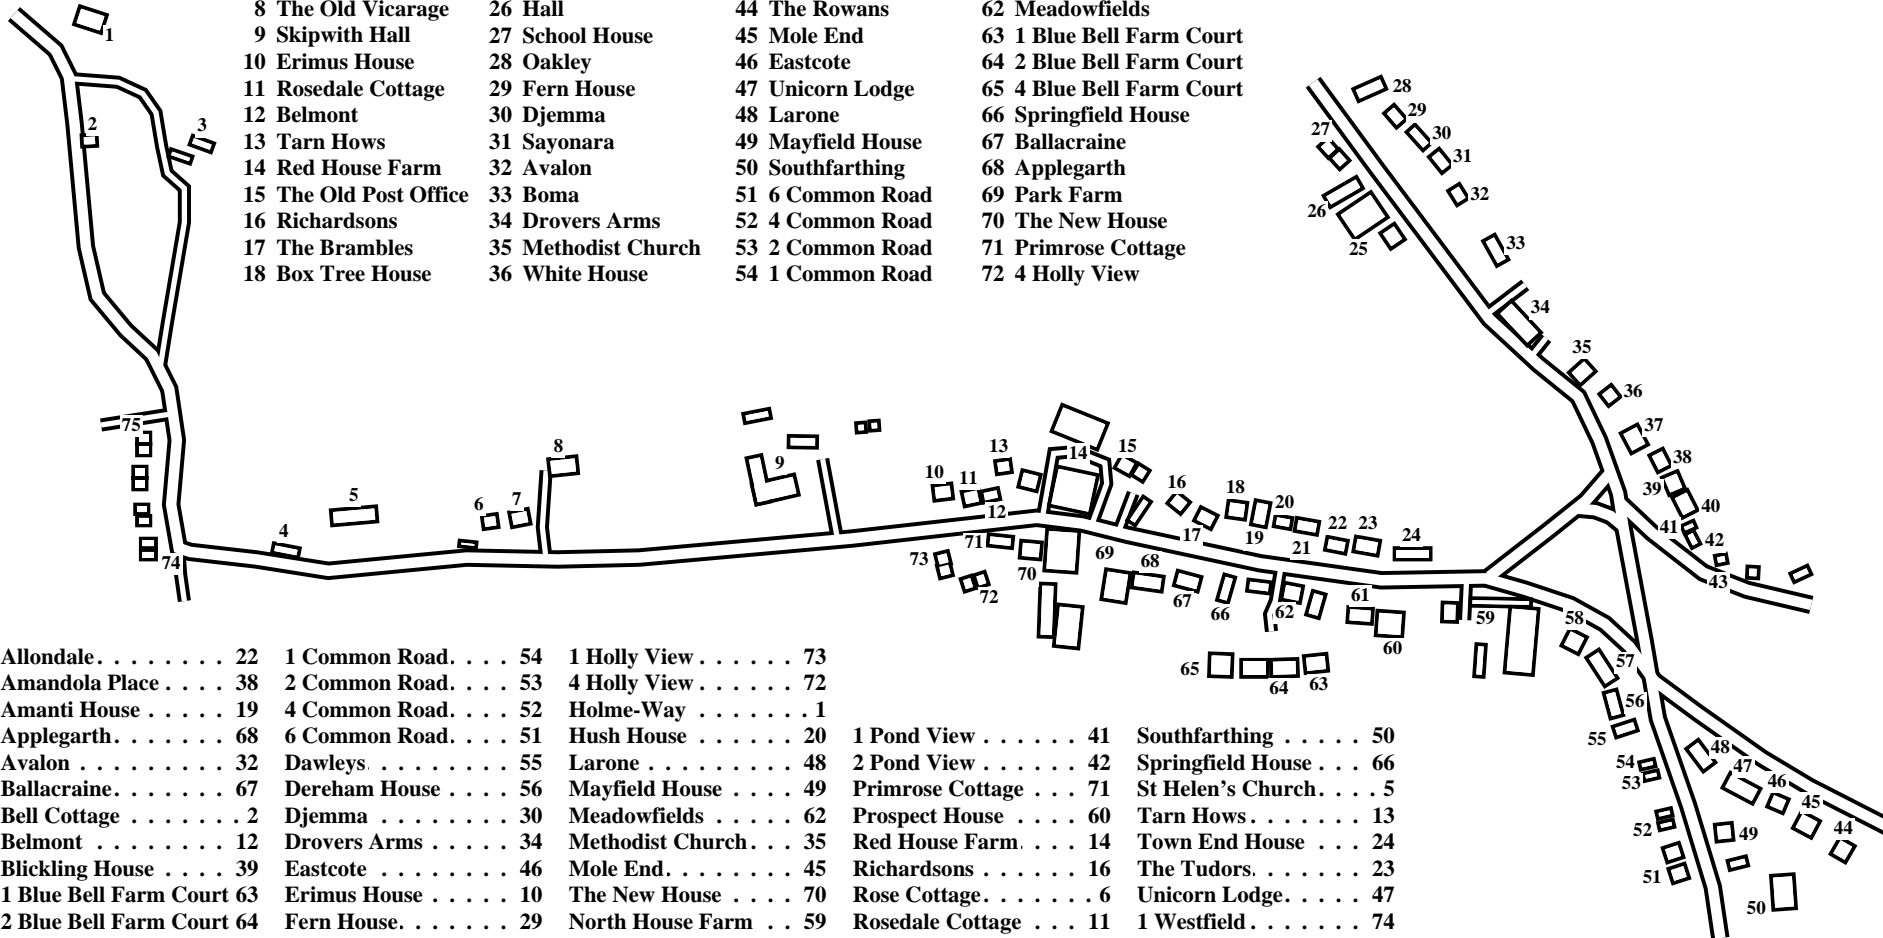

Skipwith

Caution: This map has not yet been checked by residents.
There may be errors and omissions.

- | | | | | |
|------------------------|---------------------|--------------------|---------------------------|-----------------|
| 1 Holme-Way | 19 Amanti House | 37 Sanfield House | 55 Dawleys | 73 1 Holly View |
| 2 Bell Cottage | 20 Hush House | 38 Amandola Place | 56 Dereham House | 74 1 Westfield |
| 3 The Garth | 21 Harlequin House | 39 Blickling House | 57 Willowside | 75 8 Westfield |
| 4 Church Cottage | 22 Allondale | 40 The Pinfold | 58 Holly Tree House | |
| 5 St Helen's Church | 23 The Tudors | 41 1 Pond View | 59 North House Farm | |
| 6 Rose Cottage | 24 Town End House | 42 2 Pond View | 60 Prospect House | |
| 7 Greenwood | 25 School Farm | 43 Fir Tree House | 61 The Orchards | |
| 8 The Old Vicarage | 26 Hall | 44 The Rowans | 62 Meadowfields | |
| 9 Skipwith Hall | 27 School House | 45 Mole End | 63 1 Blue Bell Farm Court | |
| 10 Erimus House | 28 Oakley | 46 Eastcote | 64 2 Blue Bell Farm Court | |
| 11 Rosedale Cottage | 29 Fern House | 47 Unicorn Lodge | 65 4 Blue Bell Farm Court | |
| 12 Belmont | 30 Djemma | 48 Larone | 66 Springfield House | |
| 13 Tarn Hows | 31 Sayonara | 49 Mayfield House | 67 Ballacraine | |
| 14 Red House Farm | 32 Avalon | 50 Southfarthing | 68 Applegarth | |
| 15 The Old Post Office | 33 Boma | 51 6 Common Road | 69 Park Farm | |
| 16 Richardsons | 34 Drovers Arms | 52 4 Common Road | 70 The New House | |
| 17 The Brambles | 35 Methodist Church | 53 2 Common Road | 71 Primrose Cottage | |
| 18 Box Tree House | 36 White House | 54 1 Common Road | 72 4 Holly View | |