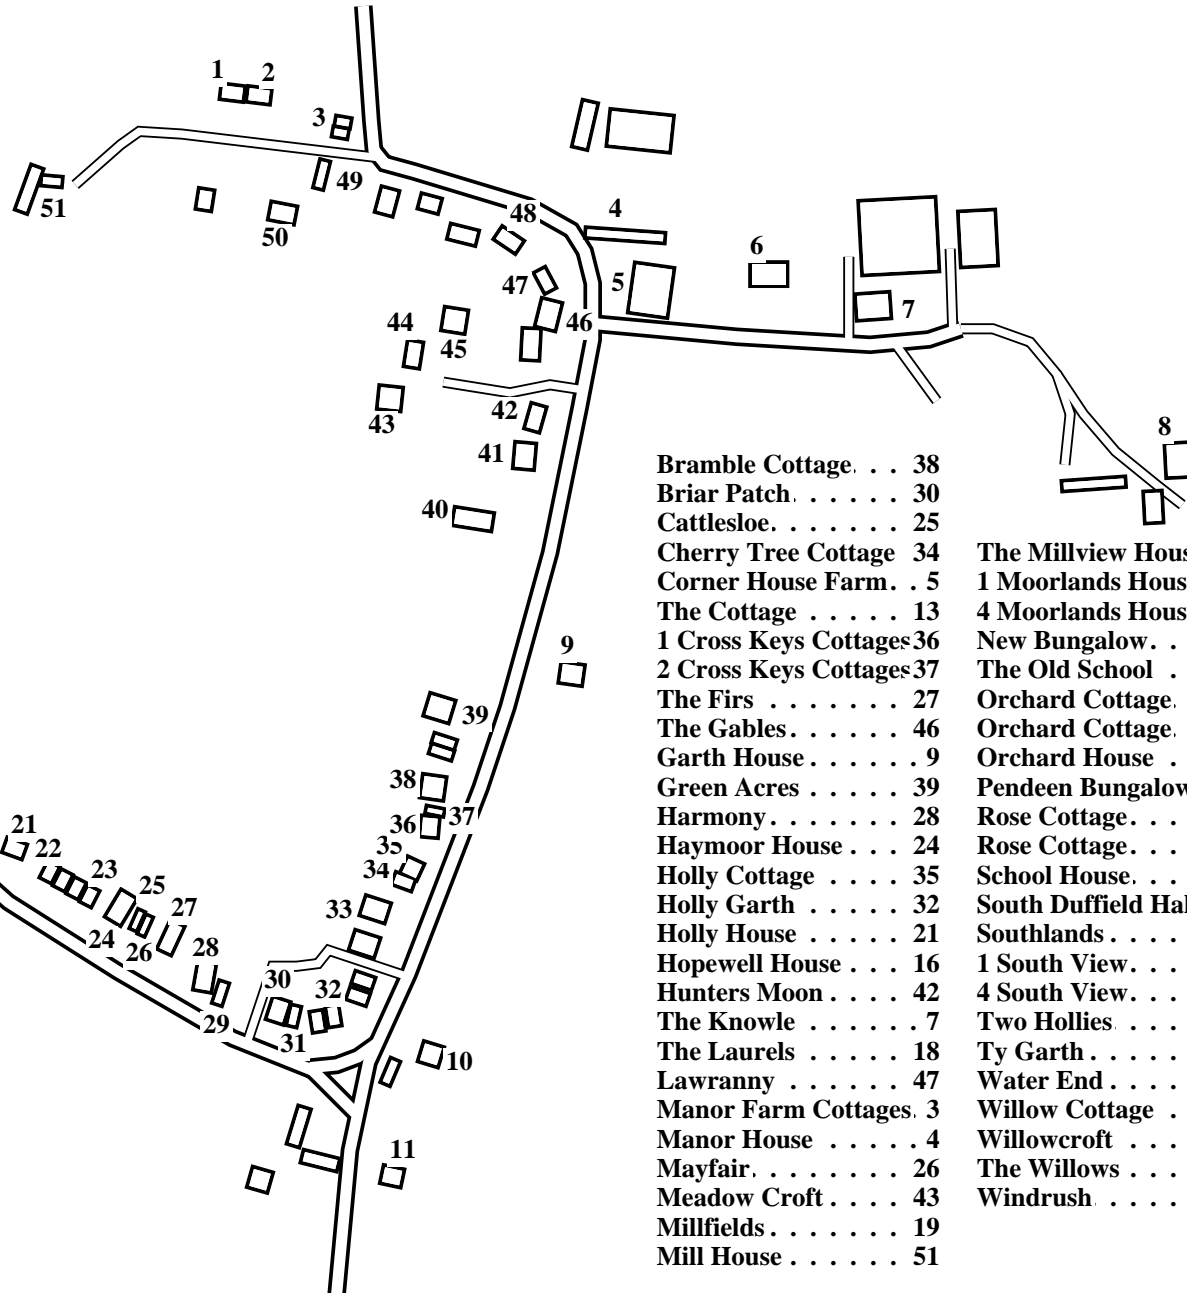

# South Duffield

Caution: This map has not yet been checked by residents.  
There may be errors and omissions.

- 1 Willow Cottage
- 2 Rose Cottage
- 3 Manor Farm Cottages
- 4 Manor House
- 5 Corner House Farm
- 6 Southlands
- 7 The Knowle
- 8 South Duffield Hall
- 9 Garth House
- 10 The Old School
- 11 School House
- 12 Rose Cottage
- 13 The Cottage
- 14 1 Moorlands Houses
- 15 4 Moorlands Houses
- 16 Hopewell House
- 17 Water End
- 18 The Laurels
- 19 Millfields
- 20 Pendeen Bungalow
- 21 Holly House
- 22 4 South View
- 23 1 South View
- 24 Haymoor House
- 25 Cattlesloe
- 26 Mayfair
- 27 The Firs
- 28 Harmony
- 29 Orchard Cottage
- 30 Briar Patch
- 31 Two Hollies
- 32 Holly Garth
- 33 Willowcroft
- 34 Cherry Tree Cottage
- 35 Holly Cottage
- 36 1 Cross Keys Cottages
- 37 2 Cross Keys Cottages
- 38 Bramble Cottage
- 39 Green Acres
- 40 New Bungalow
- 41 Windrush
- 42 Hunters Moon
- 43 Meadow Croft
- 44 The Millview House
- 45 The Willows
- 46 The Gables
- 47 Lawranny
- 48 Ty Garth
- 49 Orchard Cottage
- 50 Orchard House
- 51 Mill House