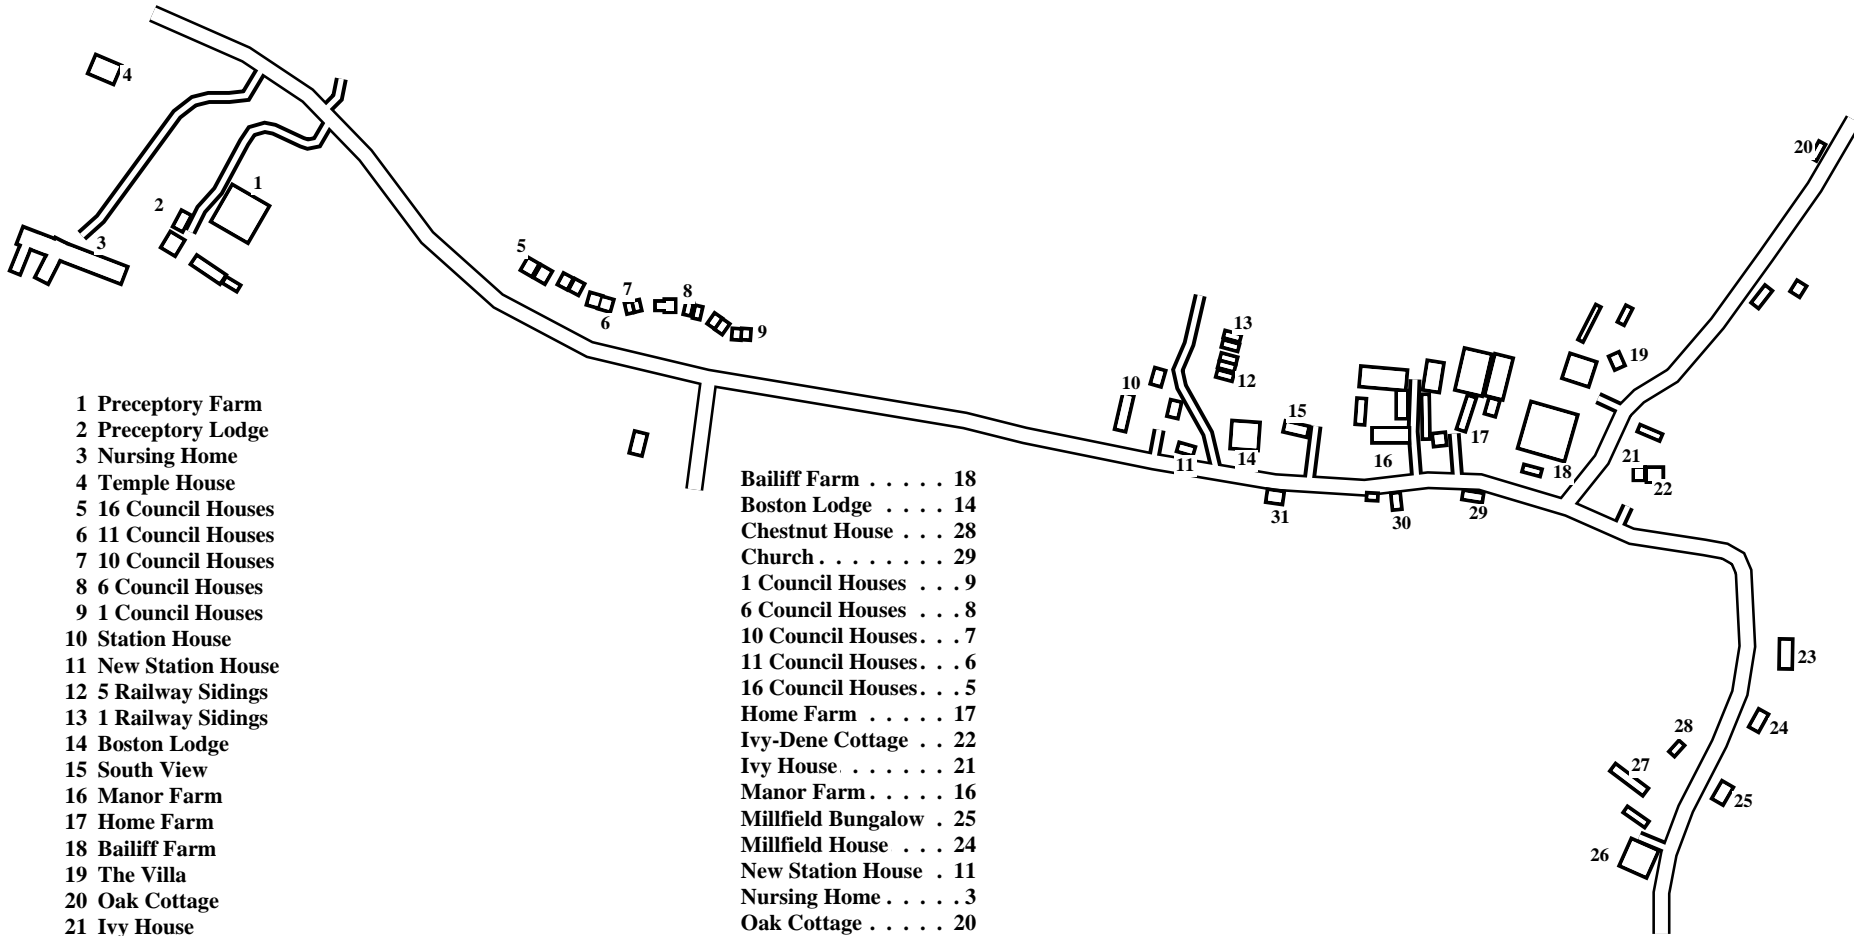

# Temple Hirst

Caution: This map has not yet been checked by residents.

There may be errors and omissions.

- 1 Preceptory Farm
- 2 Preceptory Lodge
- 3 Nursing Home
- 4 Temple House
- 5 16 Council Houses
- 6 11 Council Houses
- 7 10 Council Houses
- 8 6 Council Houses
- 9 1 Council Houses
- 10 Station House
- 11 New Station House
- 12 5 Railway Sidings
- 13 1 Railway Sidings
- 14 Boston Lodge
- 15 South View
- 16 Manor Farm
- 17 Home Farm
- 18 Bailiff Farm
- 19 The Villa
- 20 Oak Cottage
- 21 Ivy House
- 22 Ivy-Dene Cottage
- 23 Springfield
- 24 Millfield House
- 25 Millfield Bungalow
- 26 Sloop Inn
- 27 Riverside Cottage
- 28 Chestnut House
- 29 Church
- 30 Templestowe
- 31 Woodpecker Cottage

- Bailiff Farm . . . . . 18
- Boston Lodge . . . . . 14
- Chestnut House . . . . . 28
- Church . . . . . 29
- 1 Council Houses . . . . . 9
- 6 Council Houses . . . . . 8
- 10 Council Houses . . . . . 7
- 11 Council Houses . . . . . 6
- 16 Council Houses . . . . . 5
- Home Farm . . . . . 17
- Ivy-Dene Cottage . . . . . 22
- Ivy House . . . . . 21
- Manor Farm . . . . . 16
- Millfield Bungalow . . . . . 25
- Millfield House . . . . . 24
- New Station House . . . . . 11
- Nursing Home . . . . . 3
- Oak Cottage . . . . . 20
- Preceptory Farm . . . . . 1
- Preceptory Lodge . . . . . 2
- 1 Railway Sidings . . . . . 13
- 5 Railway Sidings . . . . . 12
- Riverside Cottage . . . . . 27
- Sloop Inn . . . . . 26
- South View . . . . . 15
- Springfield . . . . . 23
- Station House . . . . . 10
- Temple House . . . . . 4
- Templestowe . . . . . 30
- The Villa . . . . . 19
- Woodpecker Cottage . . . . . 31