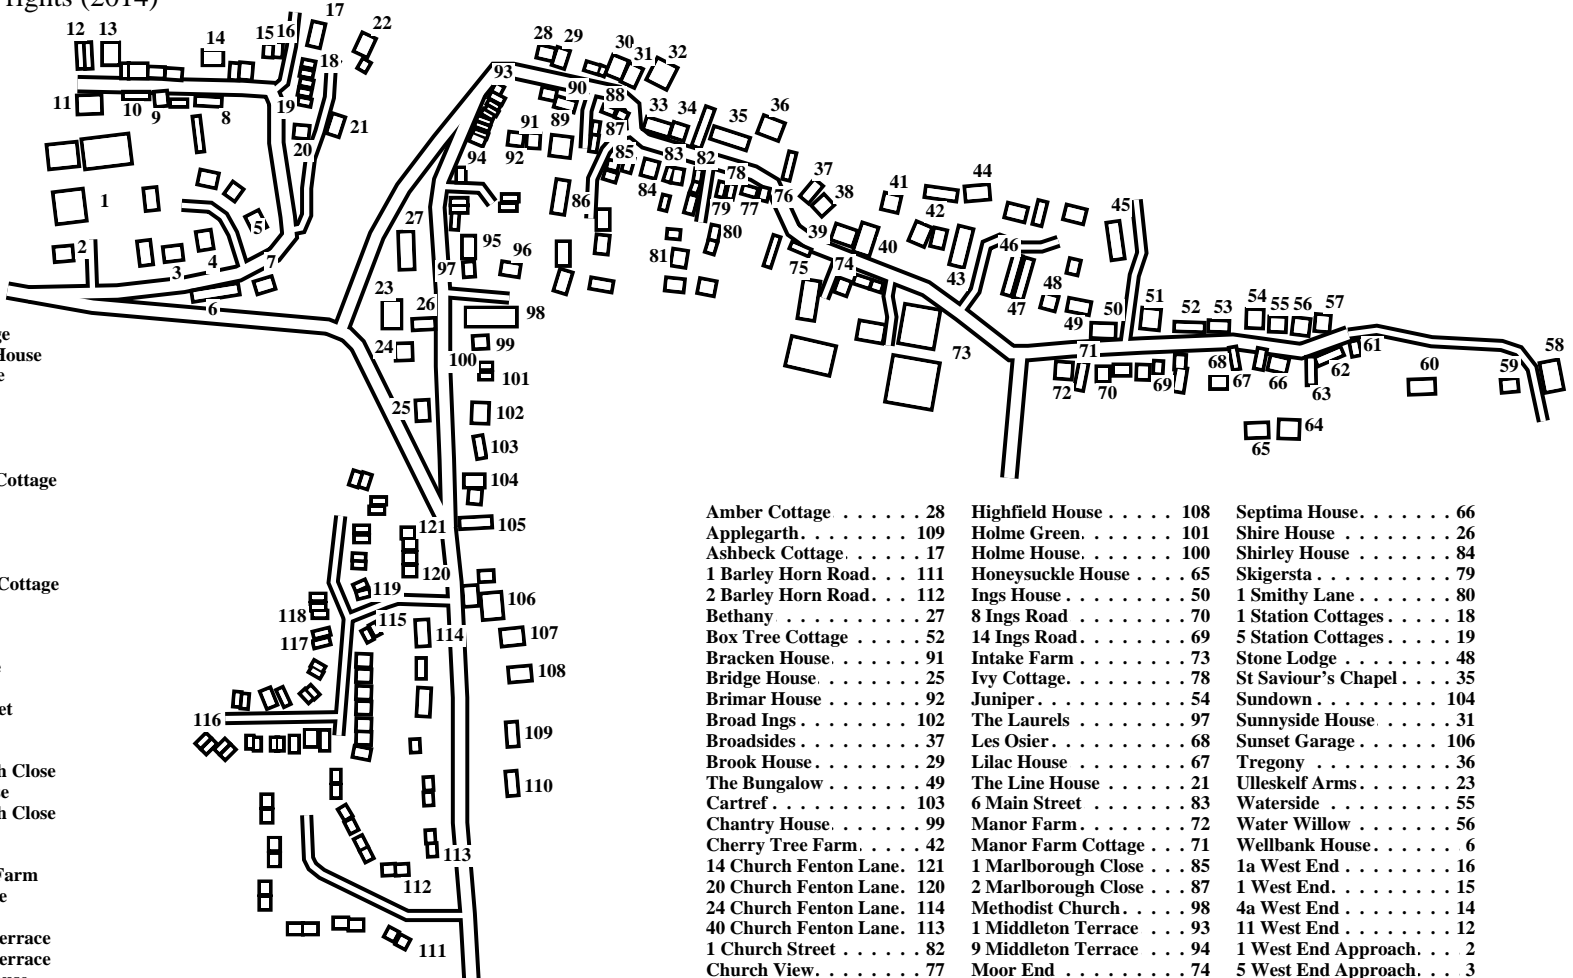

- 64 Eastfield Lodge
- 65 Honeysuckle House
- 66 Septima House
- 67 Lilac House
- 68 Les Osier
- 69 14 Ings Road
- 70 8 Ings Road
- 71 Manor Farm Cottage
- 72 Manor Farm
- 73 Intake Farm
- 74 Moor End
- 75 Rosedene
- 76 Church View Cottage
- 77 Church View
- 78 Ivy Cottage
- 79 Skigersta
- 80 1 Smithy Lane
- 81 Forge Cottage
- 82 1 Church Street
- 83 6 Main Street
- 84 Shirley House
- 85 1 Marlborough Close
- 86 Orchard House
- 87 2 Marlborough Close
- 88 Willow House
- 89 New House
- 90 White House Farm
- 91 Bracken House
- 92 Brimar House
- 93 1 Middleton Terrace
- 94 9 Middleton Terrace
- 95 The School House
- 96 Willow Barn
- 97 The Laurels
- 98 Methodist Church
- 99 Chantry House
- 100 Holme House
- 101 Holme Green
- 102 Broad Ings
- 103 Cartref
- 104 Sundown
- 105 Rose Farm
- 106 Sunset Garage
- 107 Four Leaf Nurseries
- 108 Highfield House
- 109 Applegarth
- 110 The Hedges
- 111 1 Barley Horn Road
- 112 2 Barley Horn Road
- 113 40 Church Fenton Lane
- 114 24 Church Fenton Lane
- 115 1 Wheatdale Road
- 116 41 Wheatdale Road
- 117 4 Wheatdale Road
- 118 1 Ryedale Close
- 119 2 Ryedale Close
- 120 20 Church Fenton Lane
- 121 14 Church Fenton Lane

- Amber Cottage 28
- Applegarth 109
- Ashbeck Cottage 17
- 1 Barley Horn Road . . . 111
- 2 Barley Horn Road . . . 112
- Bethany 27
- Box Tree Cottage 52
- Bracken House 91
- Bridge House 25
- Brimar House 92
- Broad Ings 102
- Broadsides 37
- Brook House 29
- The Bungalow 49
- Cartref 103
- Chantry House 99
- Cherry Tree Farm 42
- 14 Church Fenton Lane. 121
- 20 Church Fenton Lane. 120
- 24 Church Fenton Lane. 114
- 40 Church Fenton Lane. 113
- 1 Church Street 82
- Church View 77
- Church View Cottage . . . 76
- Crisis Cottage 63
- East End Farm 39
- Eastfield Court 60
- Eastfield House 58
- Eastfield Lodge 64
- Eastfield View 59
- East Ings 53
- Elmwood 38
- Ferry Bank 57
- Forge Cottage 81
- Four Leaf Nurseries . . . 107
- The Gables 22
- Hall Garth 43
- 1 Hall Garth Close 44
- 5 Hall Garth Close 45
- Hamlet Cottage 9
- The Hedges 110
- Highfield House 108
- Holme Green 101
- Holme House 100
- Honeysuckle House 65
- Ings House 50
- 8 Ings Road 70
- 14 Ings Road 69
- Intake Farm 73
- Ivy Cottage 78
- Juniper 92
- The Laurels 97
- Les Osier 68
- Lilac House 67
- The Line House 21
- 6 Main Street 83
- Manor Farm 72
- Manor Farm Cottage . . . 71
- 1 Marlborough Close . . . 85
- 2 Marlborough Close . . . 87
- Methodist Church 98
- 1 Middleton Terrace . . . 93
- 9 Middleton Terrace . . . 94
- Moor End 74
- New House 89
- 1 The Old Hall 47
- 2 The Old Hall 46
- Orchard Court 86
- Orchard View 20
- The Paddock 41
- Pear Tree House 34
- Post House 30
- Post Office 33
- Prospect House 33
- Rainway Cottage 7
- Rose Cottage 24
- Rosedene 75
- Rose Farm 105
- Rose Lodgse 51
- 1 Ryedale Close 118
- 2 Ryedale Close 119
- The School House 95
- Septima House 66
- Shire House 26
- Shirley House 84
- Skigersta 79
- 1 Smithy Lane 80
- 1 Station Cottages 18
- 5 Station Cottages 19
- Stone Lodge 48
- St Saviour's Chapel 35
- Sundown 104
- Sunnyside House 31
- Sunset Garage 106
- Tregony 36
- Ulleskelf Arms 23
- Waterside 55
- Water Willow 56
- Wellbank House 6
- 1a West End 16
- 1 West End 15
- 4a West End 14
- 11 West End 12
- 1 West End Approach . . . 2
- 5 West End Approach . . . 3
- West End Cottage 10
- West End Farm 8
- West Farm 1
- Westfields 11
- 1 West Garth 4
- 6 West Garth 5
- Westholme 13
- Wharfe Bank Cottage . . . 61
- Wharfe Bank House 62
- 1 Wheatdale Road 115
- 4 Wheatdale Road 117
- 41 Wheatdale Road 116
- White House Farm 90
- Willow Barn 96
- Willow House 88
- Willow View 32
- Woodcroft House 40