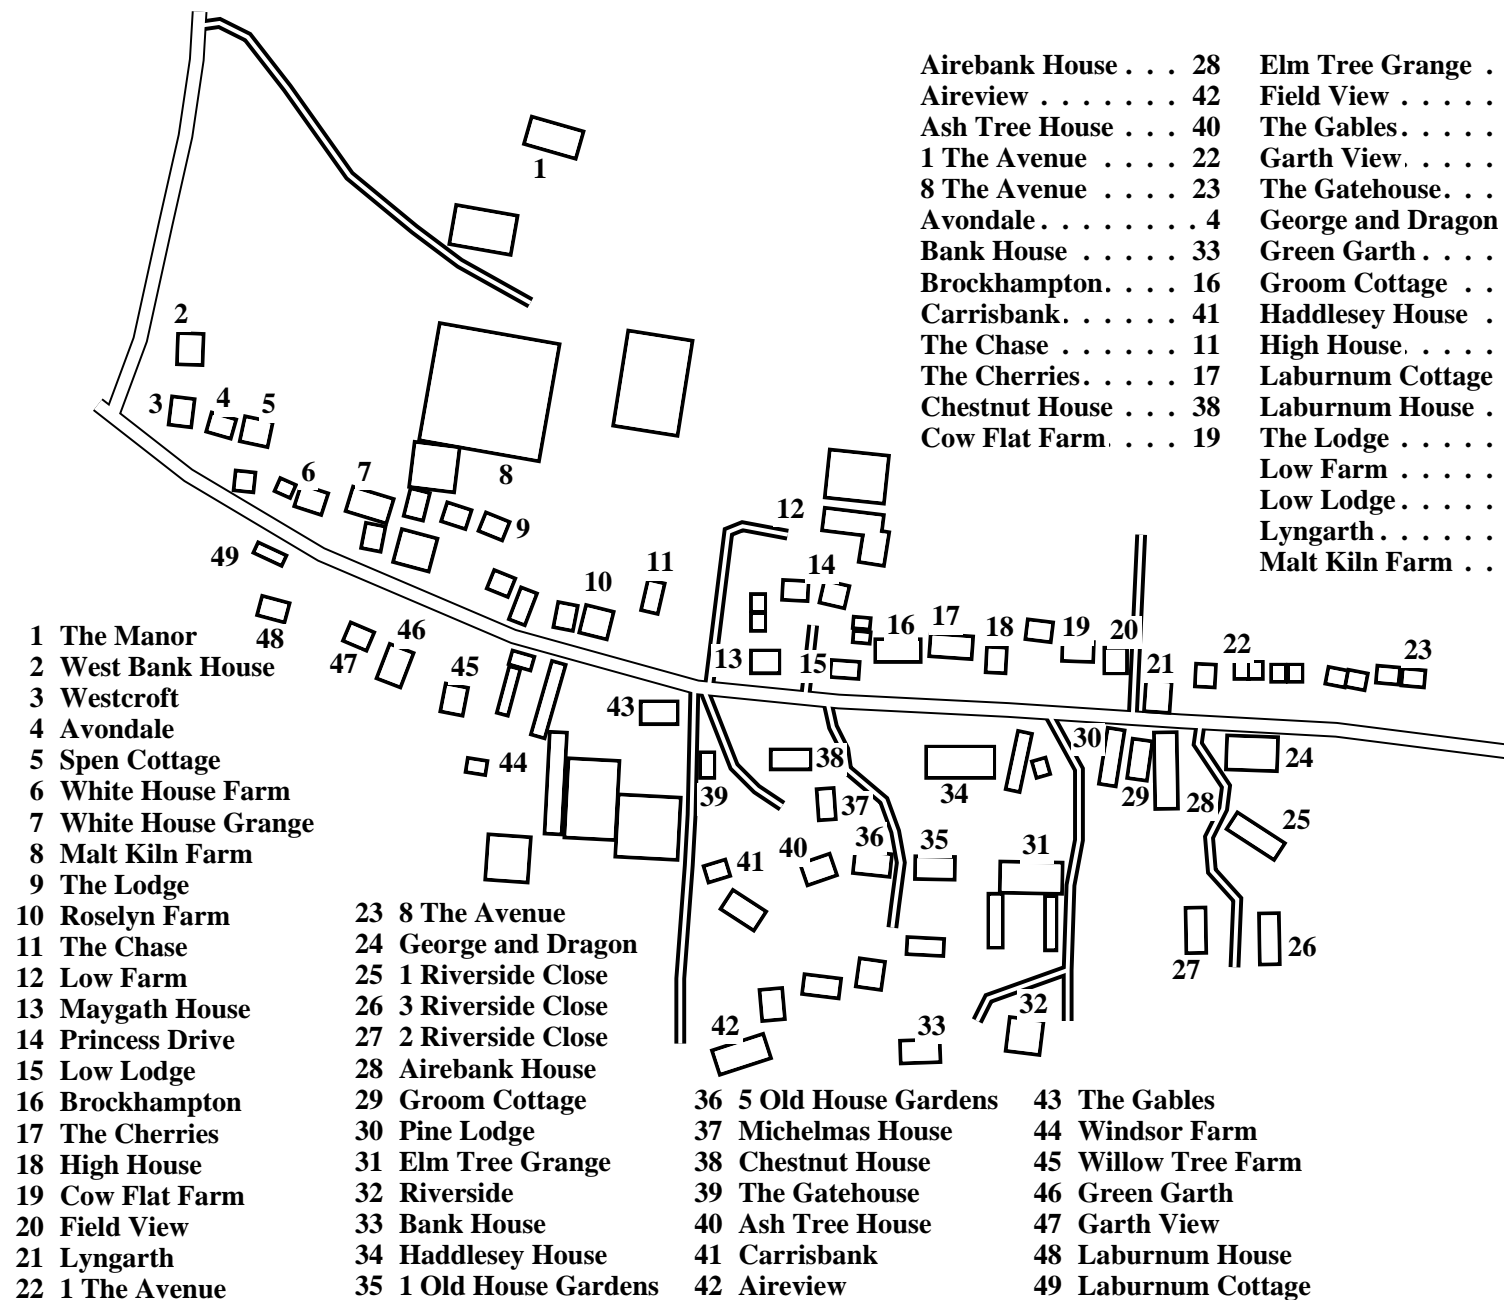

West Haddlesey (West)

Caution: This map has not yet been checked by residents.

There may be errors and omissions.

- | | | |
|--------------------------|--------------------------|---------------------------|
| Airebank House . . . 28 | Elm Tree Grange . . . 31 | The Manor 1 |
| Aireview 42 | Field View 20 | Maygath House . . . 13 |
| Ash Tree House . . . 40 | The Gables 43 | Michelmas House . . 37 |
| 1 The Avenue 22 | Garth View 47 | 1 Old House Gardens 35 |
| 8 The Avenue 23 | The Gatehouse . . . 39 | 5 Old House Gardens 36 |
| Avondale 4 | George and Dragon . 24 | Pine Lodge 30 |
| Bank House 33 | Green Garth 46 | Princess Drive 14 |
| Brockhampton . . . 16 | Groom Cottage . . . 29 | Riverside 32 |
| Carrisbank 41 | Haddlesey House . . 34 | 1 Riverside Close . . 25 |
| The Chase 11 | High House 18 | 2 Riverside Close . . 27 |
| The Cherries 17 | Laburnum Cottage . 49 | 3 Riverside Close . . 26 |
| Chestnut House . . . 38 | Laburnum House . . 48 | Roselyn Farm 10 |
| Cow Flat Farm 19 | The Lodge 9 | Spen Cottage 5 |
| | Low Farm 12 | West Bank House . . . 2 |
| | Low Lodge 15 | Westcroft 3 |
| | Lyngarth 21 | White House Farm . . 6 |
| | Malt Kiln Farm 8 | White House Grange . 7 |
| | | Willow Tree Farm . . 45 |
| | | Windsor Farm 44 |

- 1 The Manor
- 2 West Bank House
- 3 Westcroft
- 4 Avondale
- 5 Spen Cottage
- 6 White House Farm
- 7 White House Grange
- 8 Malt Kiln Farm
- 9 The Lodge
- 10 Roselyn Farm
- 11 The Chase
- 12 Low Farm
- 13 Maygath House
- 14 Princess Drive
- 15 Low Lodge
- 16 Brockhampton
- 17 The Cherries
- 18 High House
- 19 Cow Flat Farm
- 20 Field View
- 21 Lyngarth
- 22 1 The Avenue

- 23 8 The Avenue
- 24 George and Dragon
- 25 1 Riverside Close
- 26 3 Riverside Close
- 27 2 Riverside Close
- 28 Airebank House
- 29 Groom Cottage
- 30 Pine Lodge
- 31 Elm Tree Grange
- 32 Riverside
- 33 Bank House
- 34 Haddlesey House
- 35 1 Old House Gardens